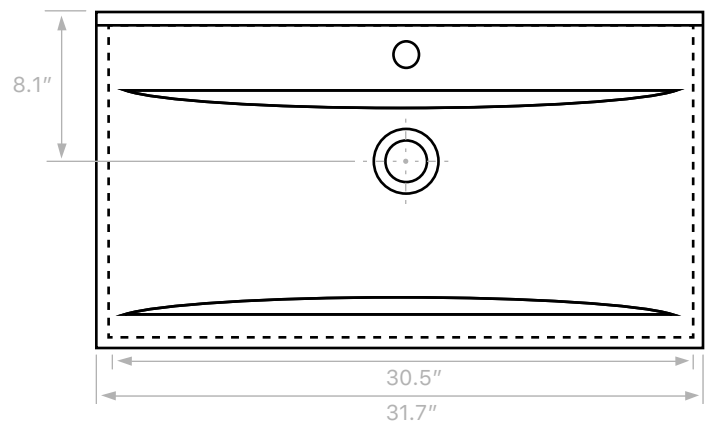

Components

- Bathroom sink
- Mounting hardware: 2 bolts (8 mm), 2 nuts, 2 washers, 2 wall anchors, and 2 sleeves

Nameek's One-Year Limited Warranty

See website for warranty information details.

Recommended ADA Installation