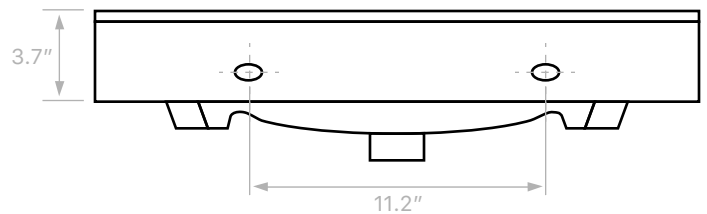

Components

- Bathroom sink
- Mounting hardware: 2 bolts (8 mm), 2 nuts, 2 washers, 2 wall anchors, and 2 sleeves

Nameek's One-Year Limited Warranty

See website for warranty information details.

Recommended ADA Installation