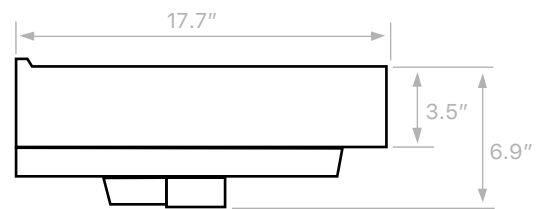

Components

- Bathroom sink
- Mounting hardware: 2 bolts (8 mm), 2 nuts, 2 washers, 2 wall anchors, and 2 sleeves

Nameek's One-Year Limited Warranty

See website for warranty information details.

Recommended ADA Installation