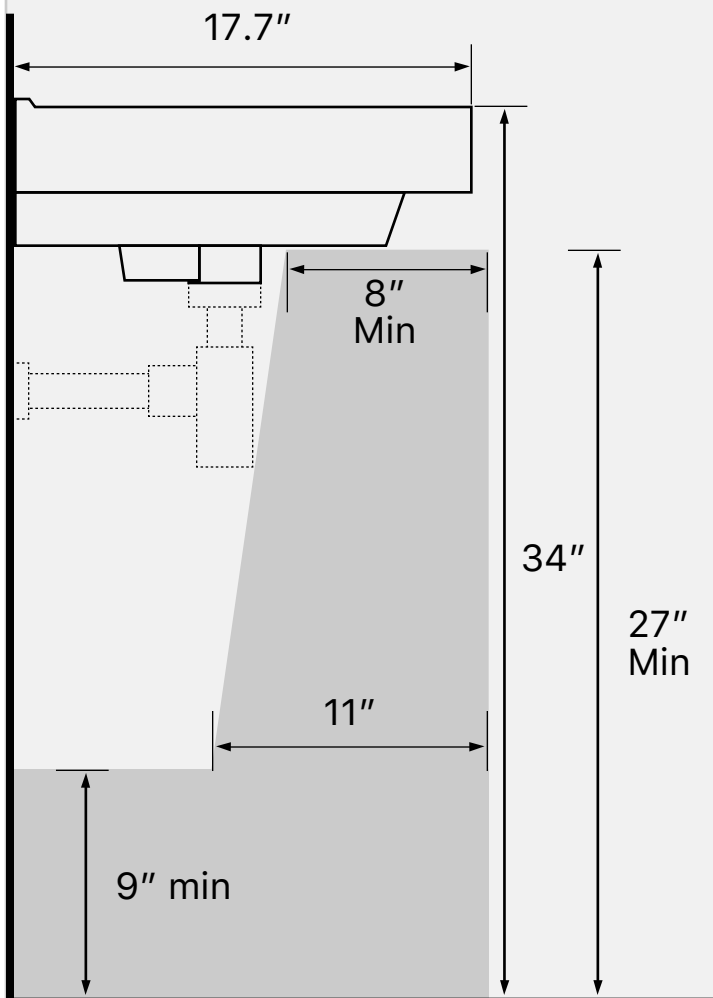

Components

- Bathroom sink
- Mounting hardware: 2 bolts (8 mm), 2 nuts, 2 washers, 2 wall anchors, and 2 sleeves

Nameek's One-Year Limited Warranty

See website for warranty information details.

Recommended ADA Installation

Notes

Install this product according to the installation instructions. ADA compliant when installed to the specific requirements of these regulations.