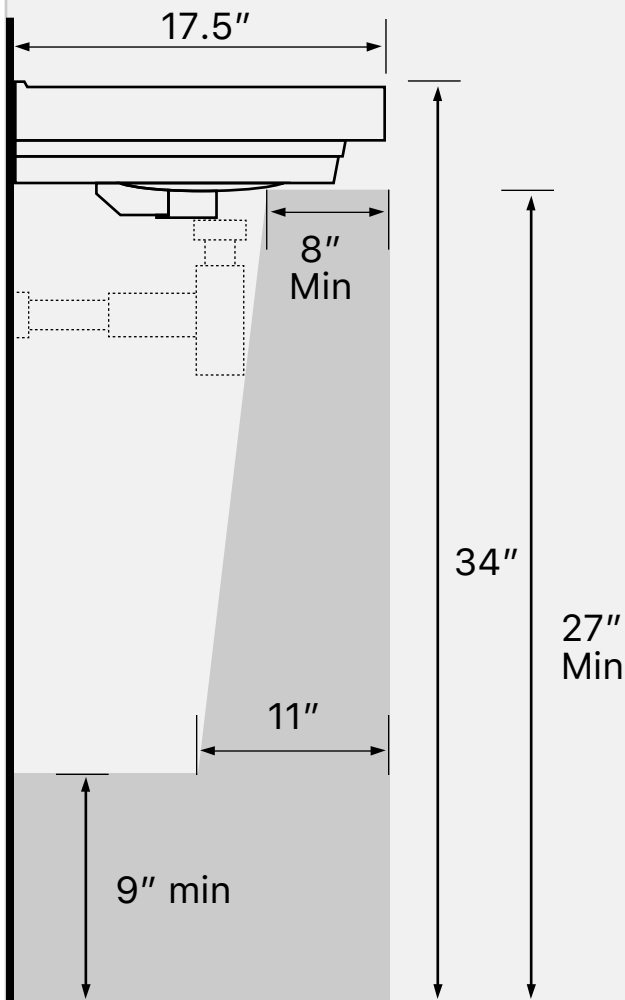

Components

- Bathroom sink
- Mounting hardware: 2 bolts (8 mm), 2 nuts, 2 washers, 2 wall anchors, and 2 sleeves

Nameek's One-Year Limited Warranty

See website for warranty information details.

Recommended ADA Installation

Notes

Install this product according to the installation instructions. ADA compliant when installed to the specific requirements of these regulations.