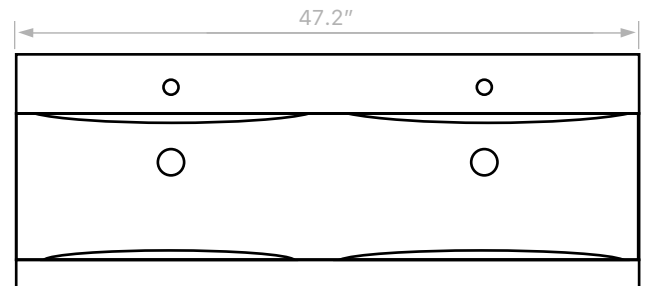

Components

- Bathroom sink
- Mounting hardware: 2 bolts (8 mm), 2 nuts, 2 washers, 2 wall anchors, and 2 sleeves

Nameek's One-Year Limited Warranty

See website for warranty information details.

Recommended ADA Installation