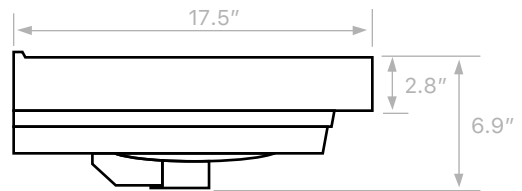

Components

- Bathroom sink
- Mounting hardware: 2 bolts (8 mm), 2 nuts, 2 washers, 2 wall anchors, and 2 sleeves

Nameek's One-Year Limited Warranty

See website for warranty information details.

Recommended ADA Installation