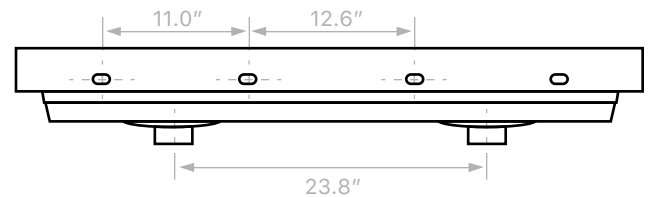

Components

- Bathroom sink
- Mounting hardware: 2 bolts (8 mm), 2 nuts, 2 washers, 2 wall anchors, and 2 sleeves

Nameek's One-Year Limited Warranty

See website for warranty information details.

Recommended ADA Installation