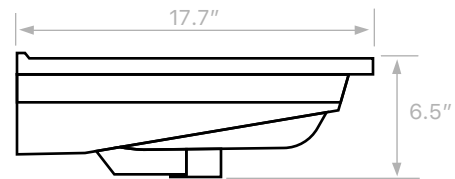

Recommended ADA Installation

Notes

Install this product according to the installation instructions. ADA compliant when installed to the specific requirements of these regulations.