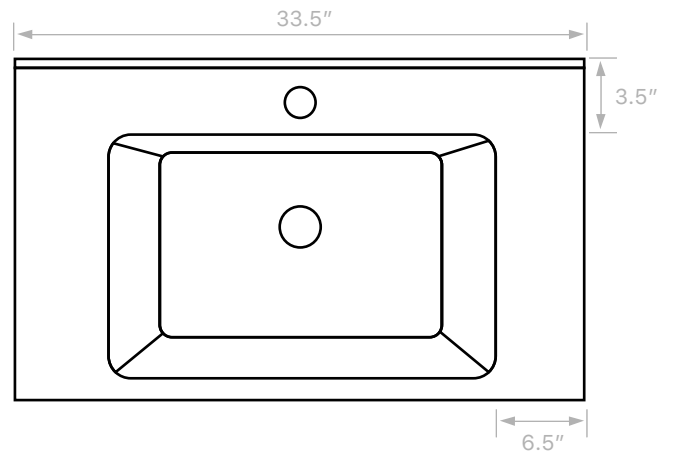

Recommended ADA Installation

Notes

Install this product according to the installation instructions. ADA compliant when installed to the specific requirements of these regulations.