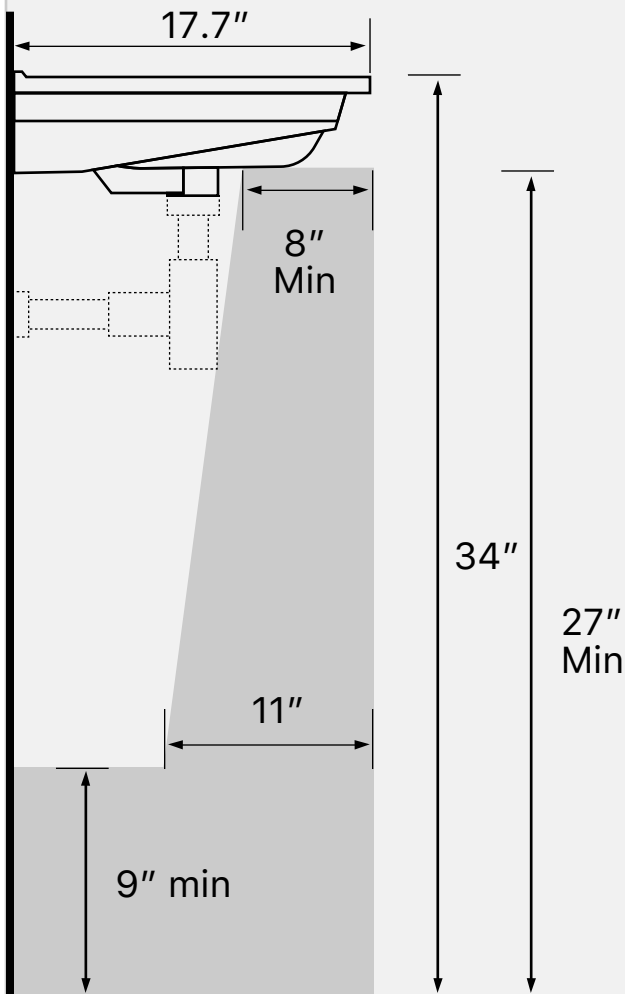

Recommended ADA Installation

Notes

Install this product according to the installation instructions. ADA compliant when installed to the specific requirements of these regulations.