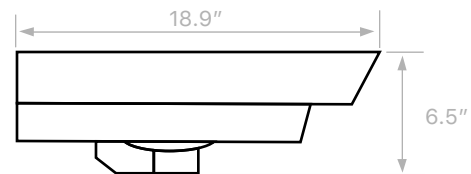

Components

- Bathroom sink
- Mounting hardware: 2 bolts (8 mm), 2 nuts, 2 washers, 2 wall anchors, and 2 sleeves

Nameek's One-Year Limited Warranty

See website for warranty information details.

Recommended ADA Installation