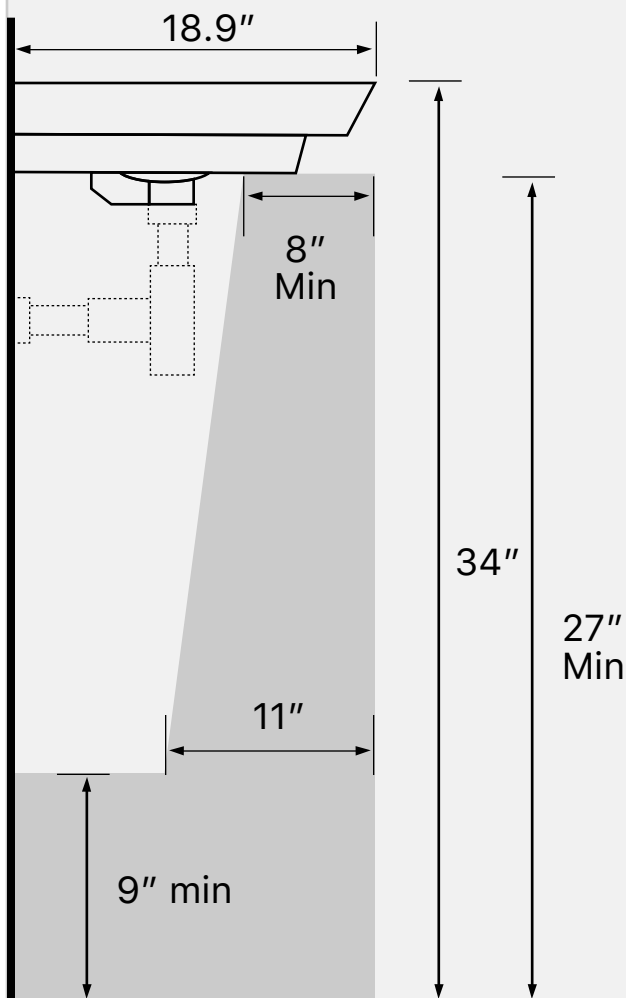

Components

- Bathroom sink
- Mounting hardware: 2 bolts (8 mm), 2 nuts, 2 washers, 2 wall anchors, and 2 sleeves

Nameek's One-Year Limited Warranty

See website for warranty information details.

Recommended ADA Installation

Notes

Install this product according to the installation instructions. ADA compliant when installed to the specific requirements of these regulations.