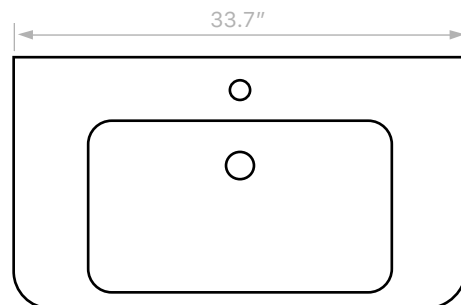

Components

- Bathroom sink
- Mounting hardware: 2 bolts (8 mm), 2 nuts, 2 washers, 2 wall anchors, and 2 sleeves

Nameek's One-Year Limited Warranty

See website for warranty information details.

Recommended ADA Installation