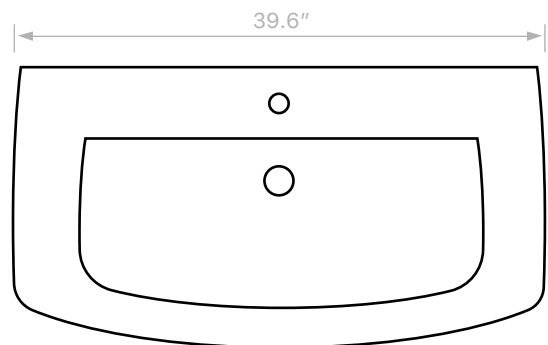

Components

- Bathroom sink
- Mounting hardware: 2 bolts (8 mm), 2 nuts, 2 washers, 2 wall anchors, and 2 sleeves

Nameek's One-Year Limited Warranty

See website for warranty information details.

Recommended ADA Installation