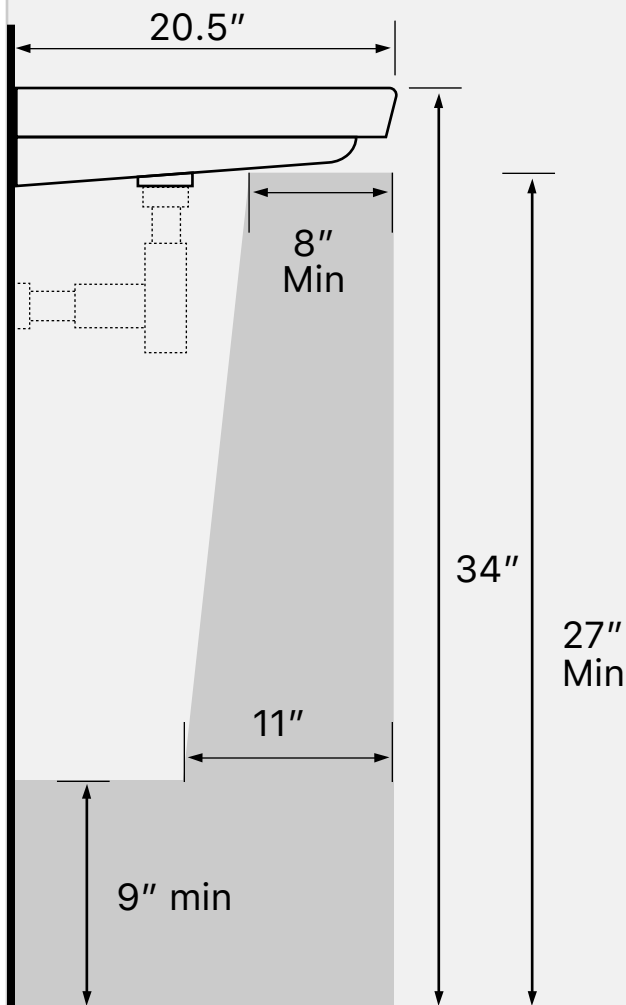

Components

- Bathroom sink
- Mounting hardware: 2 bolts (8 mm), 2 nuts, 2 washers, 2 wall anchors, and 2 sleeves

Nameek's One-Year Limited Warranty

See website for warranty information details.

Recommended ADA Installation

Notes

Install this product according to the installation instructions. ADA compliant when installed to the specific requirements of these regulations.