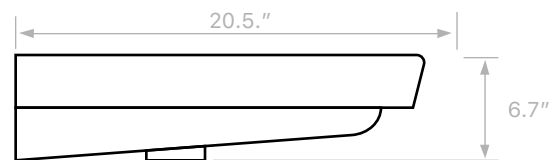

Components

- Bathroom sink
- Mounting hardware: 2 bolts (8 mm), 2 nuts, 2 washers, 2 wall anchors, and 2 sleeves

Nameek's One-Year Limited Warranty

See website for warranty information details.

Recommended ADA Installation