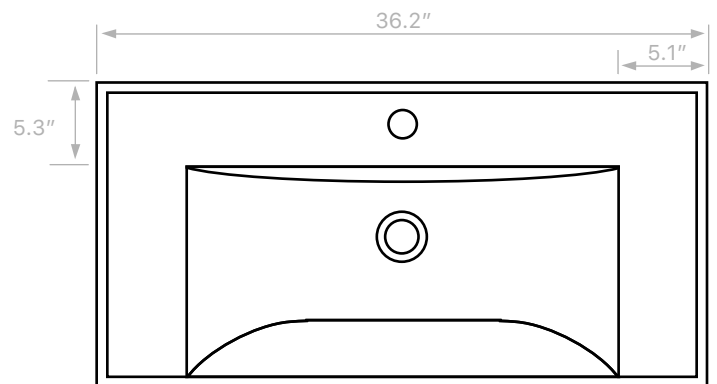

Components

- Bathroom sink
- Mounting hardware: 2 bolts (8 mm), 2 nuts, 2 washers, 2 wall anchors, and 2 sleeves

Nameek's One-Year Limited Warranty

See website for warranty information details.

Recommended ADA Installation