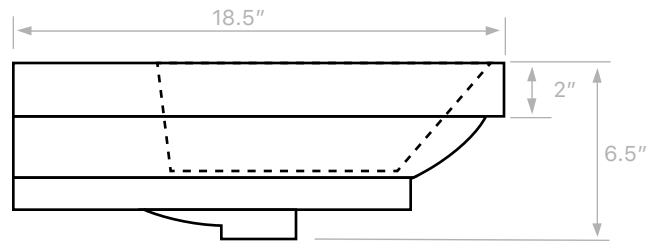

Components

- Bathroom sink
- Mounting hardware: 2 bolts (8 mm), 2 nuts, 2 washers, 2 wall anchors, and 2 sleeves

Nameek's One-Year Limited Warranty

See website for warranty information details.

Recommended ADA Installation