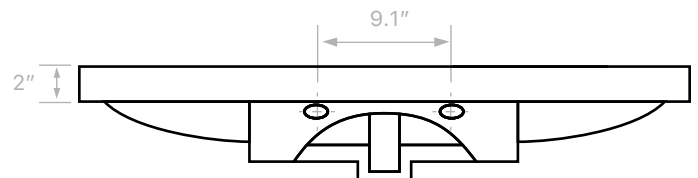

Components

- Bathroom sink
- Mounting hardware: 2 bolts (8 mm), 2 nuts, 2 washers, 2 wall anchors, and 2 sleeves

Nameek's One-Year Limited Warranty

See website for warranty information details.

Recommended ADA Installation