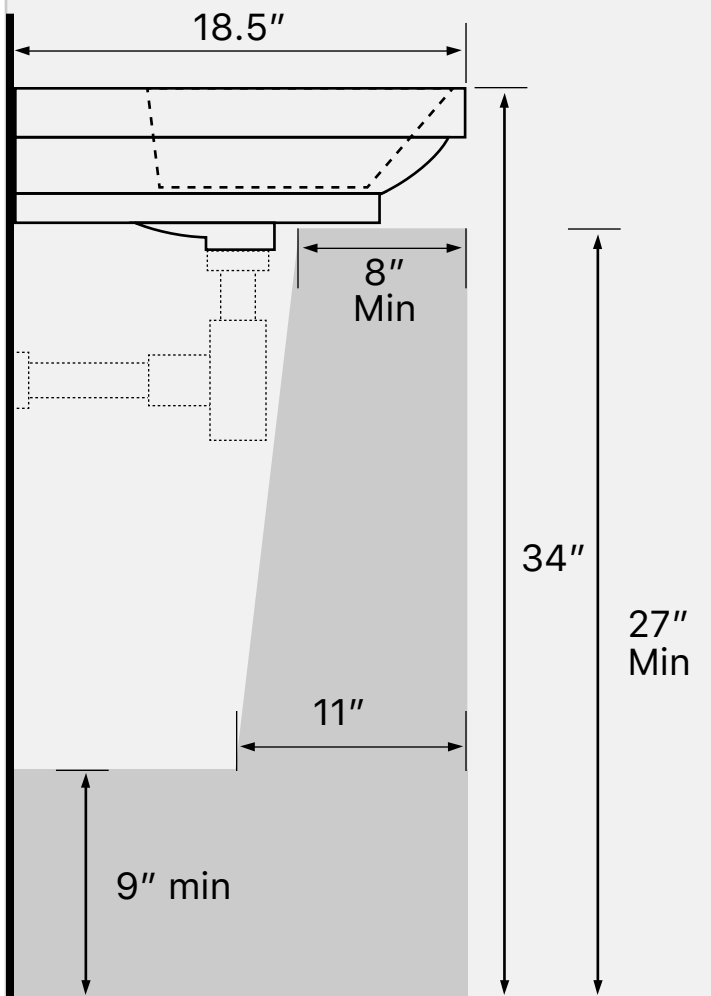

Components

- Bathroom sink
- Mounting hardware: 2 bolts (8 mm), 2 nuts, 2 washers, 2 wall anchors, and 2 sleeves

Nameek's One-Year Limited Warranty

See website for warranty information details.

Recommended ADA Installation

Notes

Install this product according to the installation instructions. ADA compliant when installed to the specific requirements of these regulations.