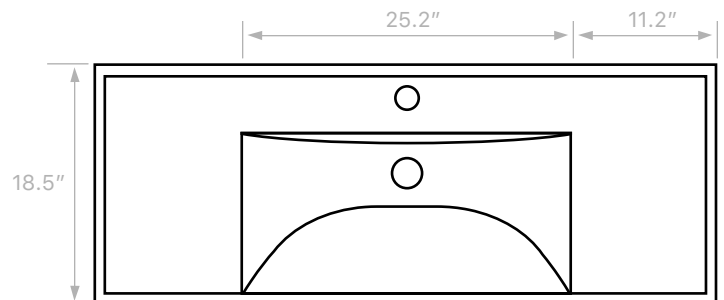

Recommended ADA Installation

Notes

Install this product according to the installation instructions. ADA compliant when installed to the specific requirements of these regulations.