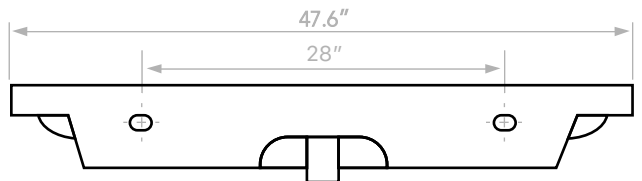

Recommended ADA Installation

Notes

Install this product according to the installation instructions. ADA compliant when installed to the specific requirements of these regulations.