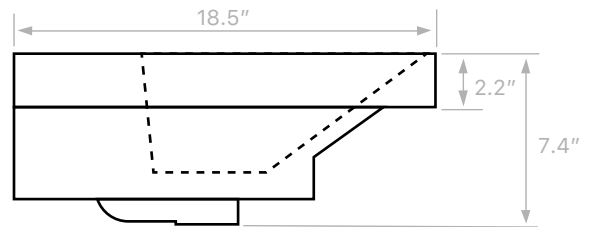

Recommended ADA Installation

Notes

Install this product according to the installation instructions. ADA compliant when installed to the specific requirements of these regulations.