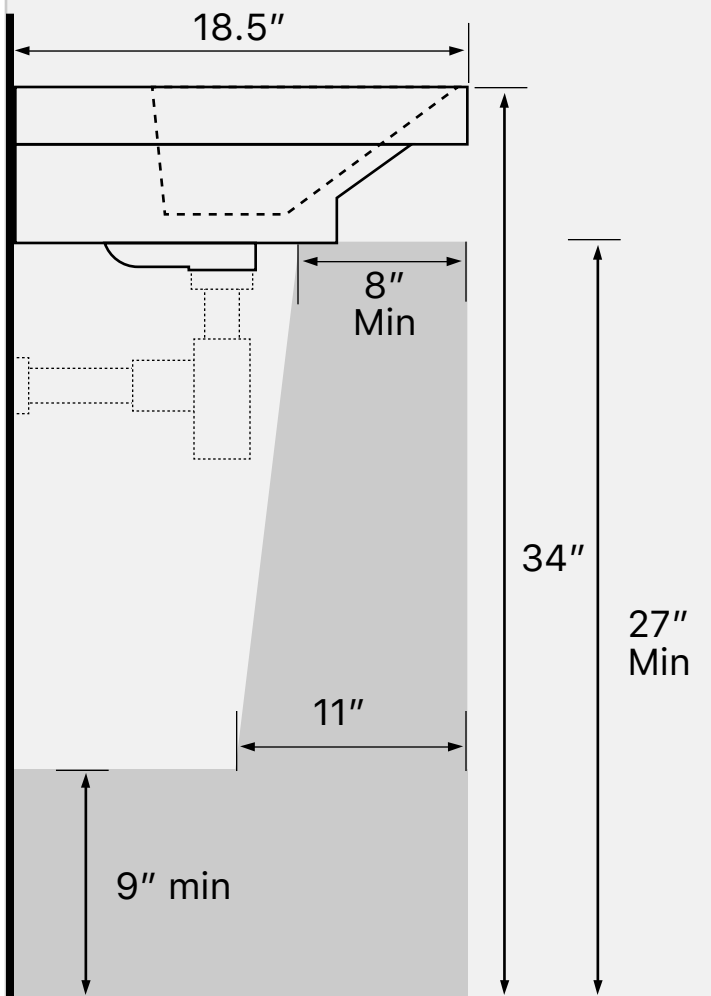

Recommended ADA Installation

Notes

Install this product according to the installation instructions. ADA compliant when installed to the specific requirements of these regulations.