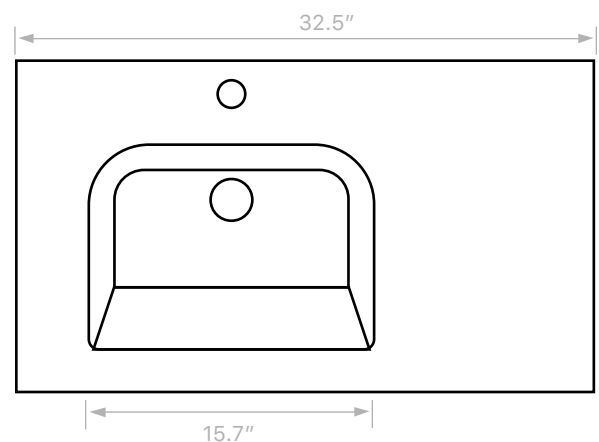

Components

- Bathroom sink
- Mounting hardware: 2 bolts (8 mm), 2 nuts, 2 washers, 2 wall anchors, and 2 sleeves

Nameek's One-Year Limited Warranty

See website for warranty information details.

Recommended ADA Installation