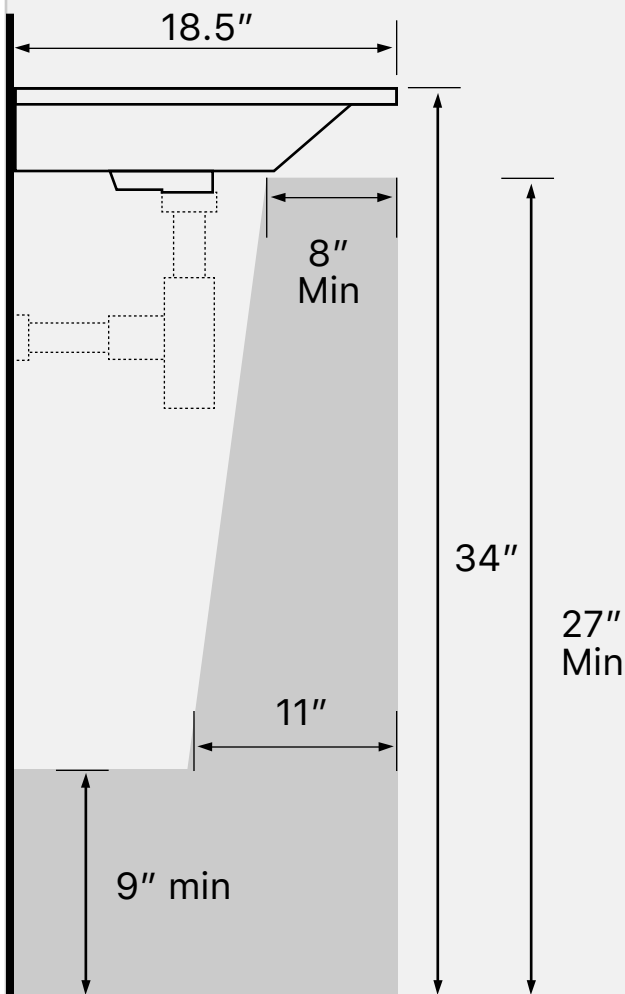

Components

- Bathroom sink
- Mounting hardware: 2 bolts (8 mm), 2 nuts, 2 washers, 2 wall anchors, and 2 sleeves

Nameek's One-Year Limited Warranty

See website for warranty information details.

Recommended ADA Installation

Notes

Install this product according to the installation instructions. ADA compliant when installed to the specific requirements of these regulations.