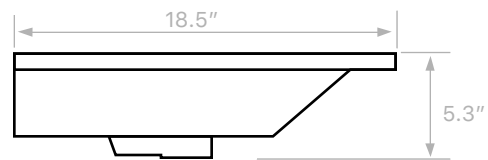

Components

- Bathroom sink
- Mounting hardware: 2 bolts (8 mm), 2 nuts, 2 washers, 2 wall anchors, and 2 sleeves

Nameek's One-Year Limited Warranty

See website for warranty information details.

Recommended ADA Installation