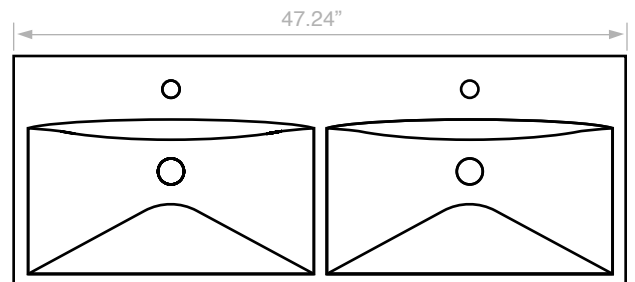

Components

- Bathroom sink
- Mounting hardware: 2 bolts (8 mm), 2 nuts, 2 washers, 2 wall anchors, and 2 sleeves

Nameek's One-Year Limited Warranty

See website for warranty information details.

Recommended ADA Installation