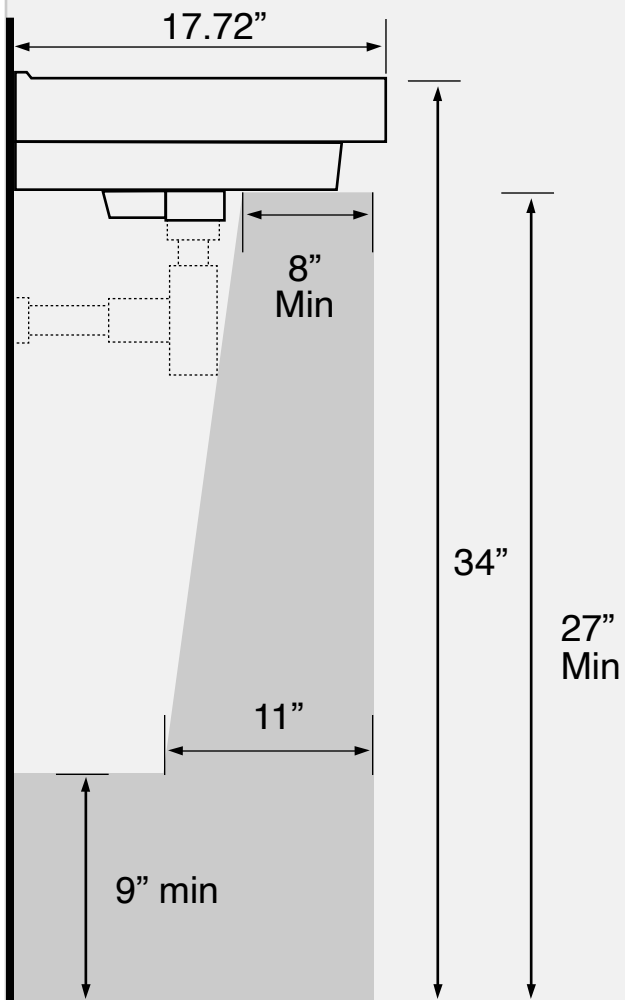

Components

- Bathroom sink
- Mounting hardware: 2 bolts (8 mm), 2 nuts, 2 washers, 2 wall anchors, and 2 sleeves

Nameek's One-Year Limited Warranty

See website for warranty information details.

Recommended ADA Installation

Notes

Install this product according to the installation instructions. ADA compliant when installed to the specific requirements of these regulations.