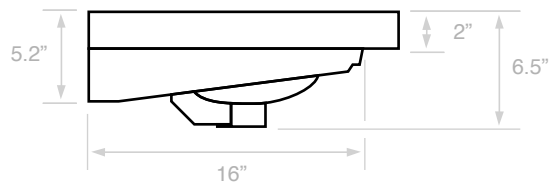

Components

- Bathroom sink
- Mounting hardware: 2 bolts (8 mm), 2 nuts, 2 washers, 2 wall anchors, and 2 sleeves

Nameek's One-Year Limited Warranty

See website for warranty information details.

Recommended ADA Installation