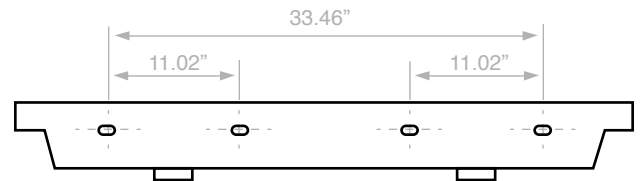

Components

- Bathroom sink
- Mounting hardware: 2 bolts (8 mm), 2 nuts, 2 washers, 2 wall anchors, and 2 sleeves

Nameek's One-Year Limited Warranty

See website for warranty information details.

Recommended ADA Installation