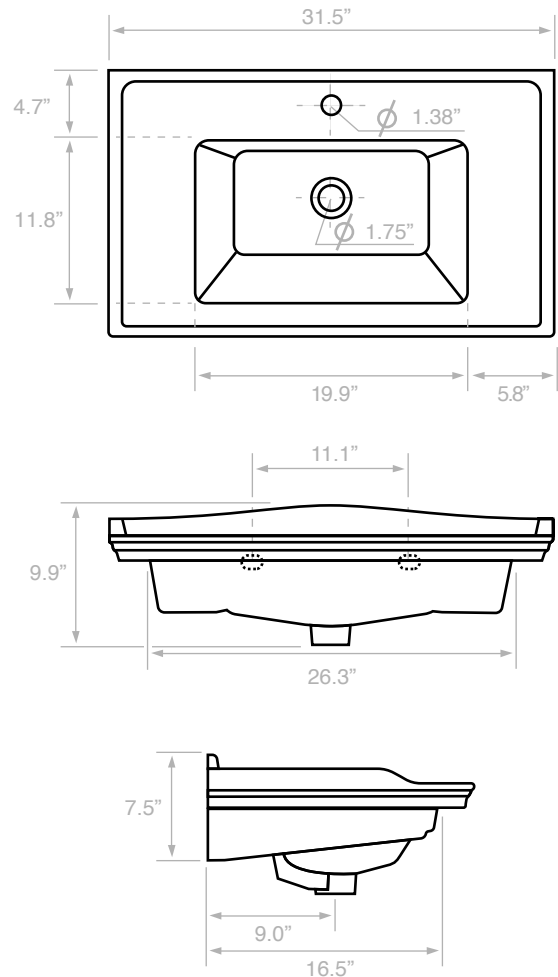

Components

- Bathroom sink
- Mounting hardware: 2 bolts (8 mm), 2 nuts, 2 washers, 2 wall anchors, and 2 sleeves

Nameek's One-Year Limited Warranty

See website for warranty information details.

Recommended ADA Installation