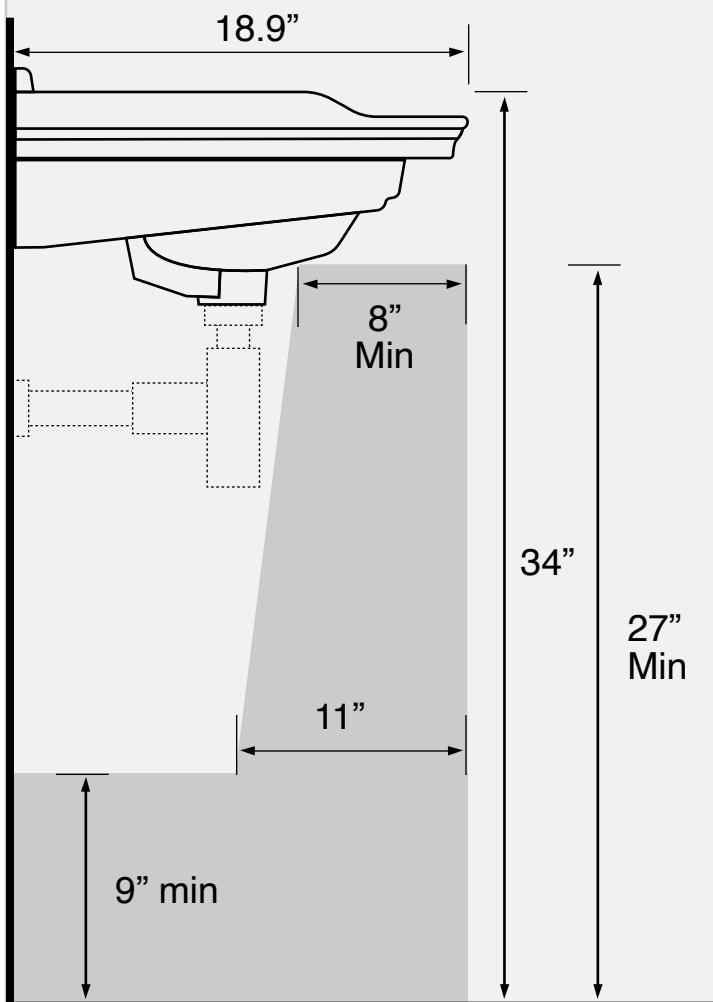

Components

- Bathroom sink
- Mounting hardware: 2 bolts (8 mm), 2 nuts, 2 washers, 2 wall anchors, and 2 sleeves

Nameek's One-Year Limited Warranty

See website for warranty information details.

Recommended ADA Installation

Notes

Install this product according to the installation instructions. ADA compliant when installed to the specific requirements of these regulations.