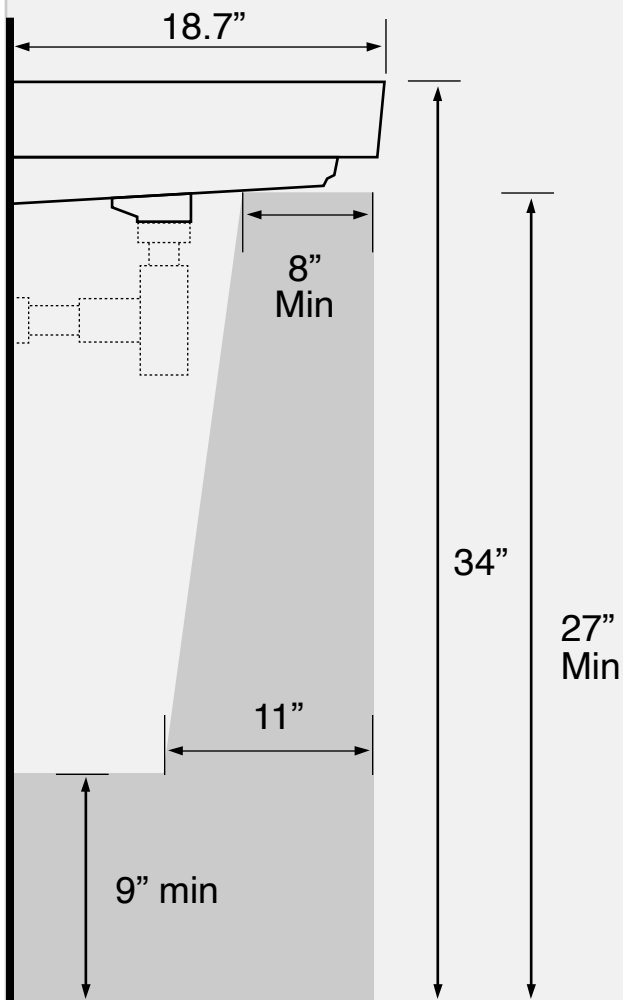

Components

- Bathroom sink
- Mounting hardware: 2 bolts (8 mm), 2 nuts, 2 washers, 2 wall anchors, and 2 sleeves

Nameek's One-Year Limited Warranty

See website for warranty information details.

Recommended ADA Installation

Notes

Install this product according to the installation instructions. ADA compliant when installed to the specific requirements of these regulations.