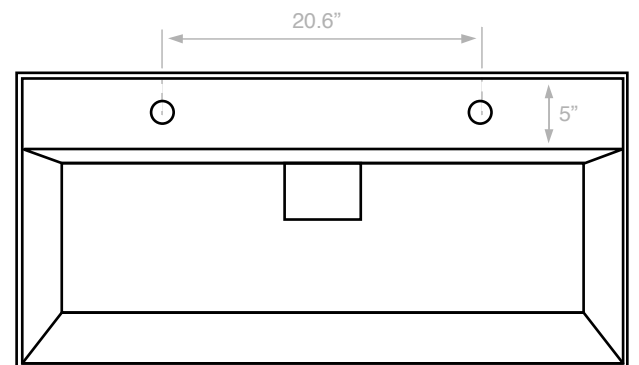

Components

- Bathroom sink
- Mounting hardware: 2 bolts (8 mm), 2 nuts, 2 washers, 2 wall anchors, and 2 sleeves

Nameek's One-Year Limited Warranty

See website for warranty information details.

Recommended ADA Installation