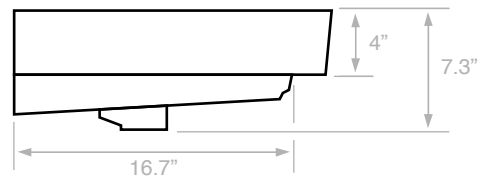

Components

- Bathroom sink
- Mounting hardware: 2 bolts (8 mm), 2 nuts, 2 washers, 2 wall anchors, and 2 sleeves

Nameek's One-Year Limited Warranty

See website for warranty information details.

Recommended ADA Installation