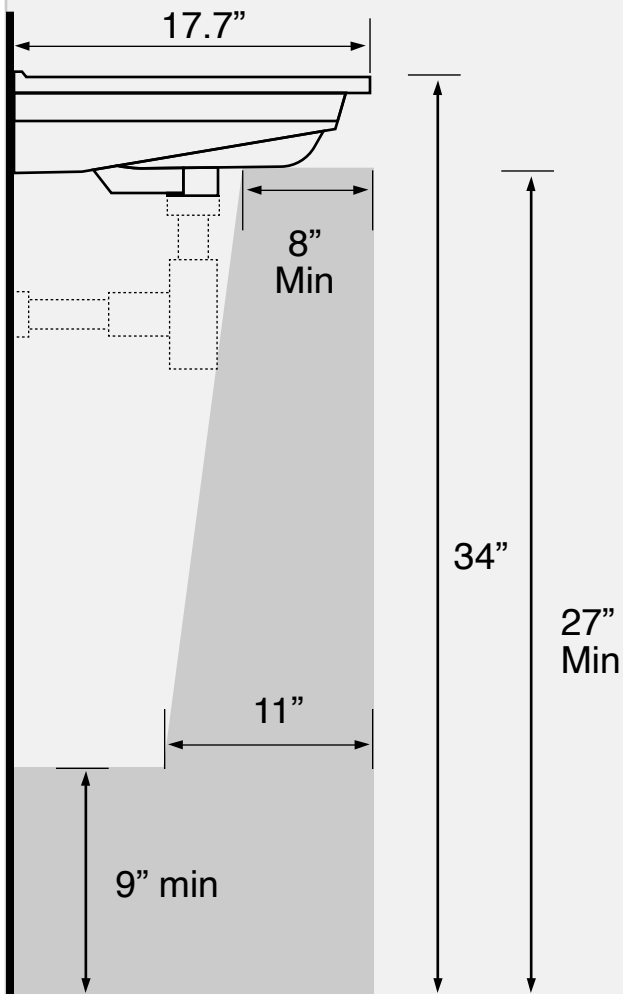

Components

- Bathroom sink
- Mounting hardware: 2 bolts (8 mm), 2 nuts, 2 washers, 2 wall anchors, and 2 sleeves

Nameek's One-Year Limited Warranty

See website for warranty information details.

Recommended ADA Installation

Notes

Install this product according to the installation instructions. ADA compliant when installed to the specific requirements of these regulations.