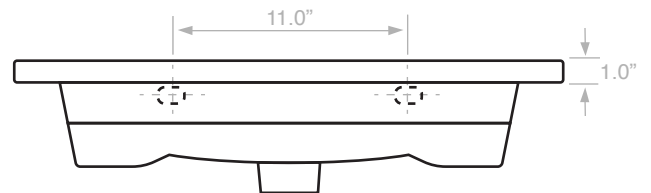

Components

- Bathroom sink
- Mounting hardware: 2 bolts (8 mm), 2 nuts, 2 washers, 2 wall anchors, and 2 sleeves

Nameek's One-Year Limited Warranty

See website for warranty information details.

Recommended ADA Installation