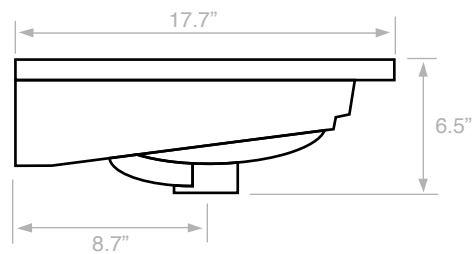

Components

- Bathroom sink
- Mounting hardware: 2 bolts (8 mm), 2 nuts, 2 washers, 2 wall anchors, and 2 sleeves

Nameek's One-Year Limited Warranty

See website for warranty information details.

Recommended ADA Installation