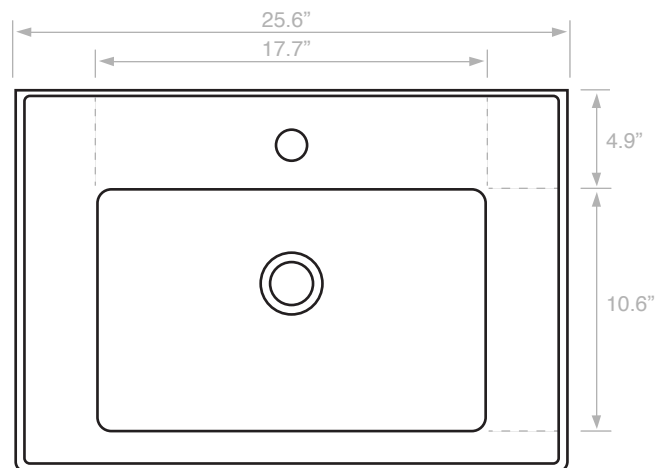

Components

- Bathroom sink
- Mounting hardware: 2 bolts (8 mm), 2 nuts, 2 washers, 2 wall anchors, and 2 sleeves

Nameek's One-Year Limited Warranty

See website for warranty information details.

Recommended ADA Installation