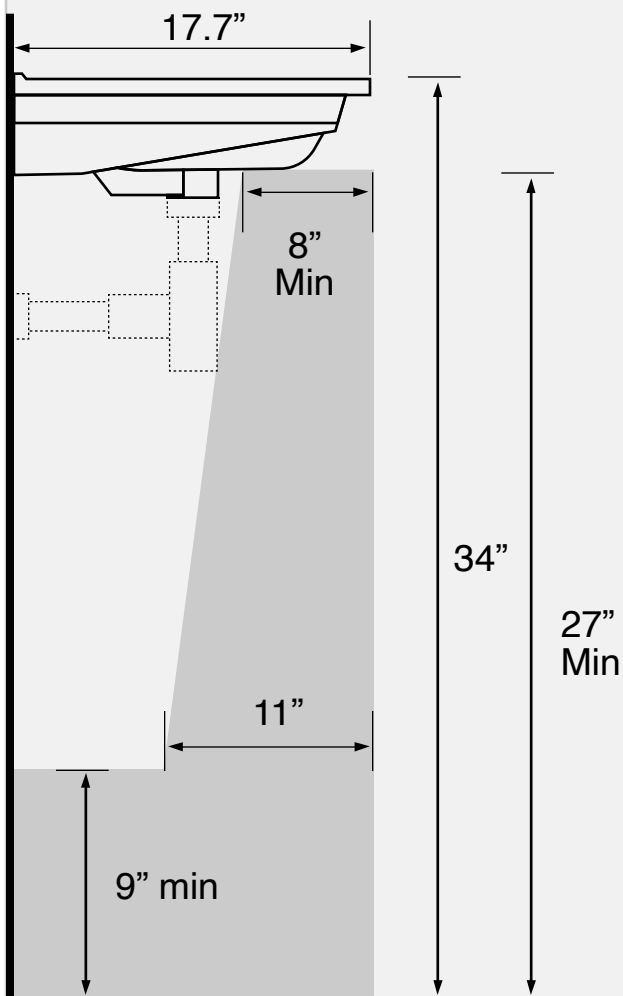

Components

- Bathroom sink
- Mounting hardware: 2 bolts (8 mm), 2 nuts, 2 washers, 2 wall anchors, and 2 sleeves

Nameek's One-Year Limited Warranty

See website for warranty information details.

Recommended ADA Installation

Notes

Install this product according to the installation instructions. ADA compliant when installed to the specific requirements of these regulations.