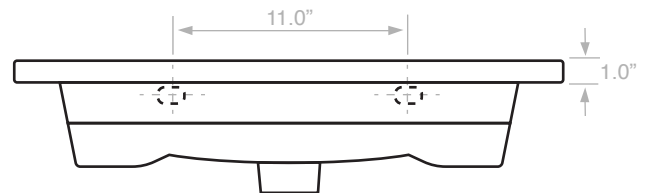

Components

- Bathroom sink
- Mounting hardware: 2 bolts (8 mm), 2 nuts, 2 washers, 2 wall anchors, and 2 sleeves

Nameek's One-Year Limited Warranty

See website for warranty information details.

Recommended ADA Installation