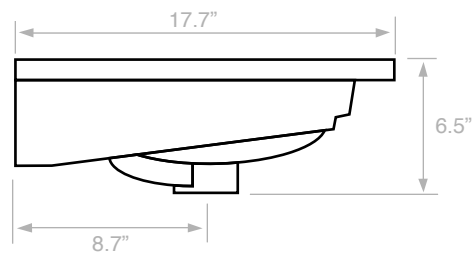

Components

- Bathroom sink
- Mounting hardware: 2 bolts (8 mm), 2 nuts, 2 washers, 2 wall anchors, and 2 sleeves

Nameek's One-Year Limited Warranty

See website for warranty information details.

Recommended ADA Installation