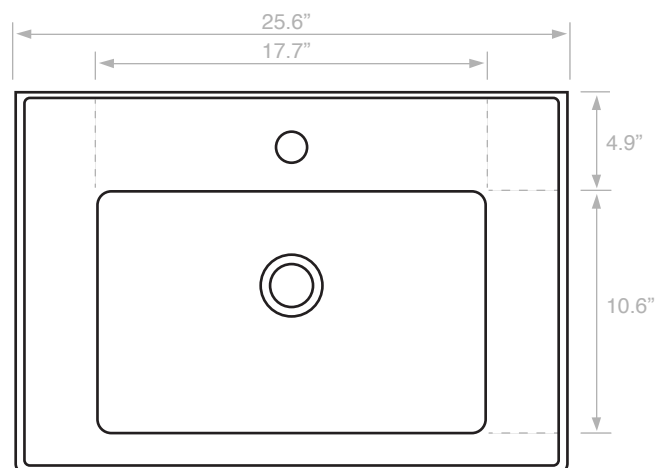

Components

- Bathroom sink
- Mounting hardware: 2 bolts (8 mm), 2 nuts, 2 washers, 2 wall anchors, and 2 sleeves

Nameek's One-Year Limited Warranty

See website for warranty information details.

Recommended ADA Installation