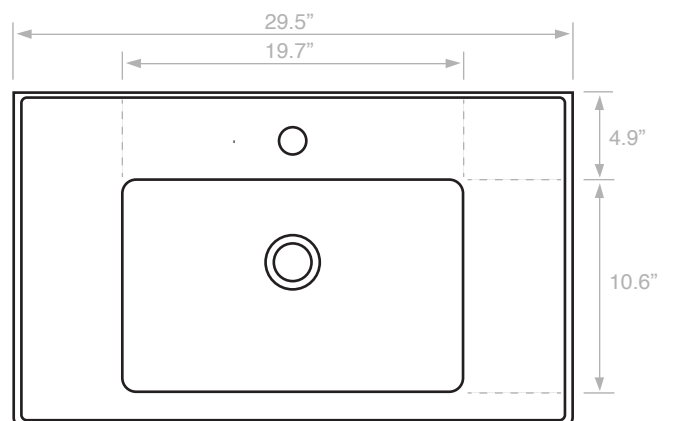

Components

- Bathroom sink
- Mounting hardware: 2 bolts (8 mm), 2 nuts, 2 washers, 2 wall anchors, and 2 sleeves

Nameek's One-Year Limited Warranty

See website for warranty information details.

Recommended ADA Installation