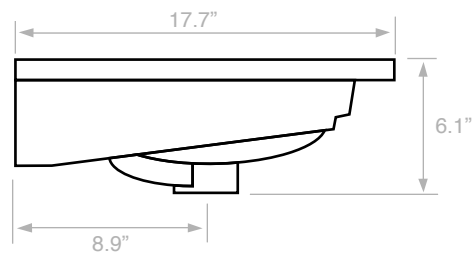

Components

- Bathroom sink
- Mounting hardware: 2 bolts (8 mm), 2 nuts, 2 washers, 2 wall anchors, and 2 sleeves

Nameek's One-Year Limited Warranty

See website for warranty information details.

Recommended ADA Installation