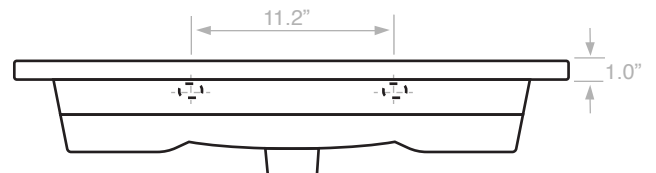

Components

- Bathroom sink
- Mounting hardware: 2 bolts (8 mm), 2 nuts, 2 washers, 2 wall anchors, and 2 sleeves

Nameek's One-Year Limited Warranty

See website for warranty information details.

Recommended ADA Installation