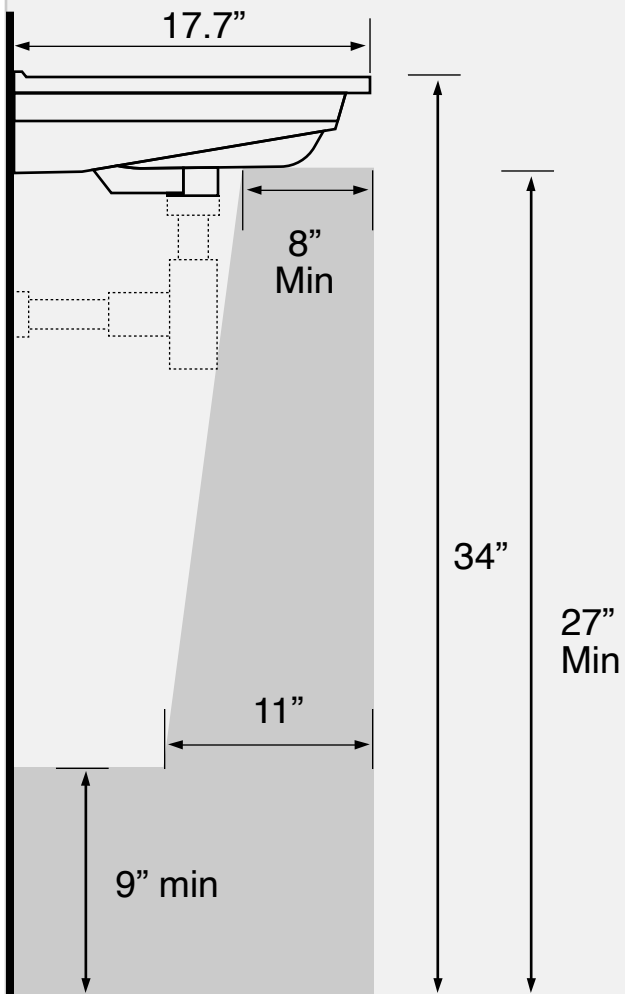

Components

- Bathroom sink
- Mounting hardware: 2 bolts (8 mm), 2 nuts, 2 washers, 2 wall anchors, and 2 sleeves

Nameek's One-Year Limited Warranty

See website for warranty information details.

Recommended ADA Installation

Notes

Install this product according to the installation instructions. ADA compliant when installed to the specific requirements of these regulations.