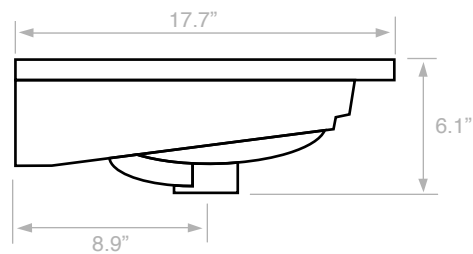

Components

- Bathroom sink
- Mounting hardware: 2 bolts (8 mm), 2 nuts, 2 washers, 2 wall anchors, and 2 sleeves

Nameek's One-Year Limited Warranty

See website for warranty information details.

Recommended ADA Installation