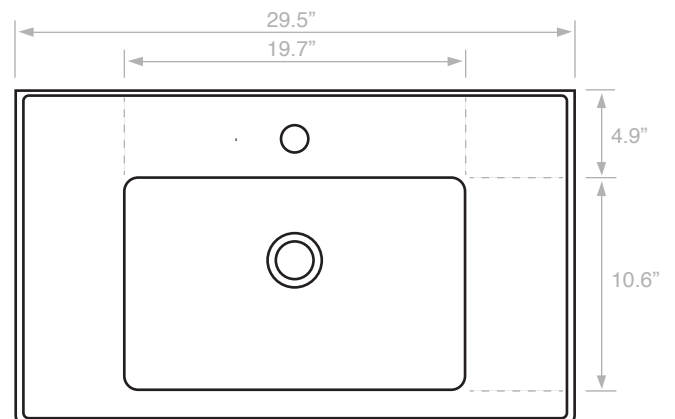

Components

- Bathroom sink
- Mounting hardware: 2 bolts (8 mm), 2 nuts, 2 washers, 2 wall anchors, and 2 sleeves

Nameek's One-Year Limited Warranty

See website for warranty information details.

Recommended ADA Installation