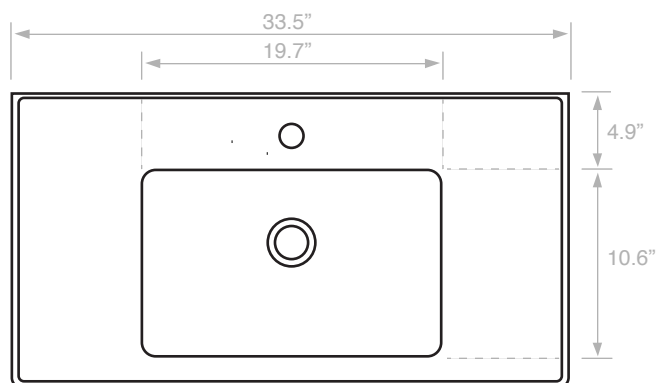

Components

- Bathroom sink
- Mounting hardware: 2 bolts (8 mm), 2 nuts, 2 washers, 2 wall anchors, and 2 sleeves

Nameek's One-Year Limited Warranty

See website for warranty information details.

Recommended ADA Installation