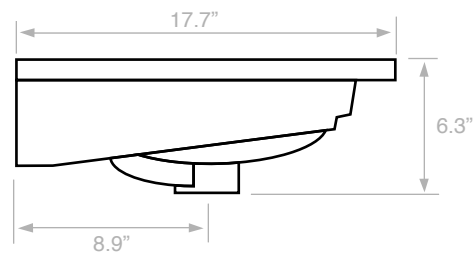

Components

- Bathroom sink
- Mounting hardware: 2 bolts (8 mm), 2 nuts, 2 washers, 2 wall anchors, and 2 sleeves

Nameek's One-Year Limited Warranty

See website for warranty information details.

Recommended ADA Installation