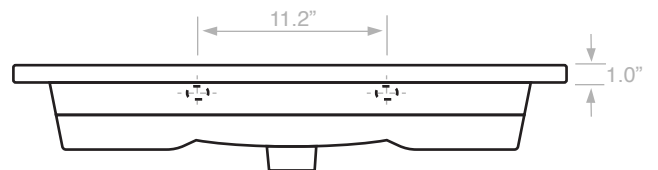

Components

- Bathroom sink
- Mounting hardware: 2 bolts (8 mm), 2 nuts, 2 washers, 2 wall anchors, and 2 sleeves

Nameek's One-Year Limited Warranty

See website for warranty information details.

Recommended ADA Installation