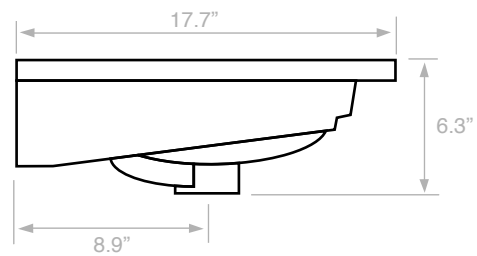

Recommended ADA Installation

Notes

Install this product according to the installation instructions. ADA compliant when installed to the specific requirements of these regulations.