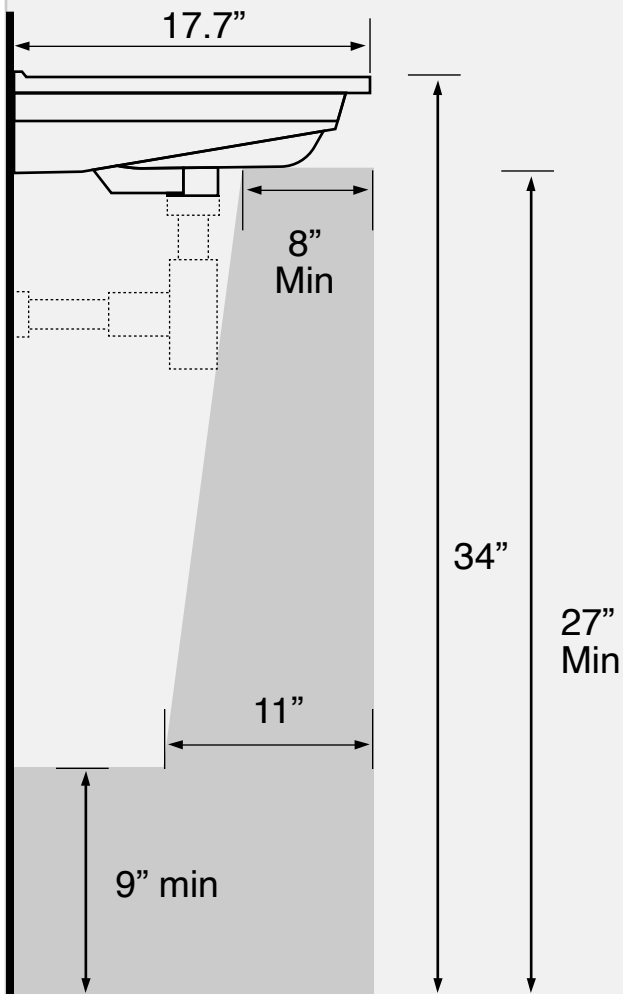

Recommended ADA Installation

Notes

Install this product according to the installation instructions. ADA compliant when installed to the specific requirements of these regulations.