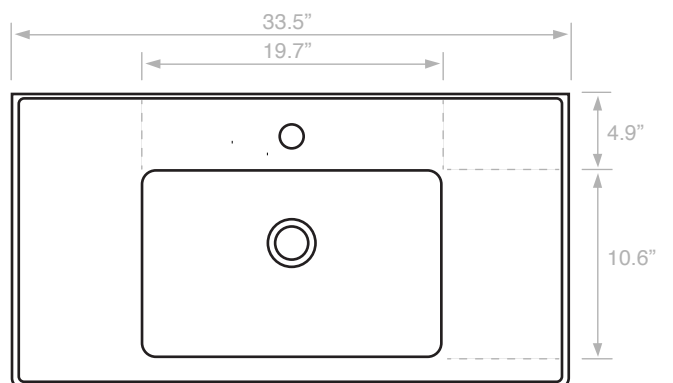

Recommended ADA Installation

Notes

Install this product according to the installation instructions. ADA compliant when installed to the specific requirements of these regulations.