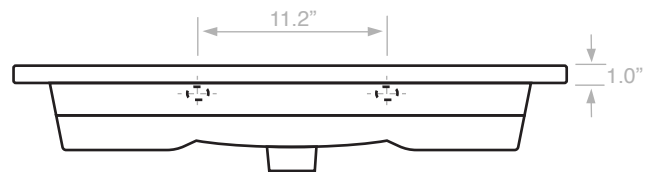

Recommended ADA Installation

Notes

Install this product according to the installation instructions. ADA compliant when installed to the specific requirements of these regulations.