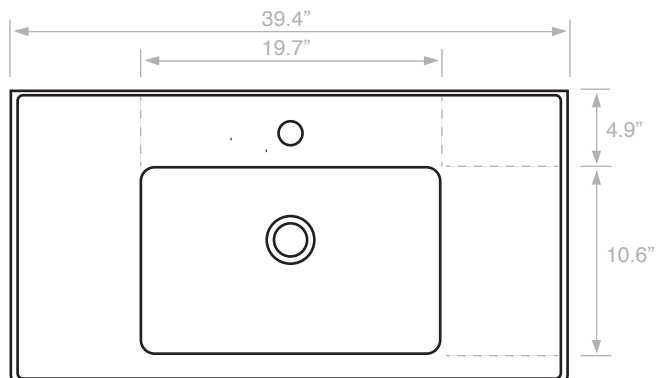

Components

- Bathroom sink
- Mounting hardware: 2 bolts (8 mm), 2 nuts, 2 washers, 2 wall anchors, and 2 sleeves

Nameek's One-Year Limited Warranty

See website for warranty information details.

Recommended ADA Installation