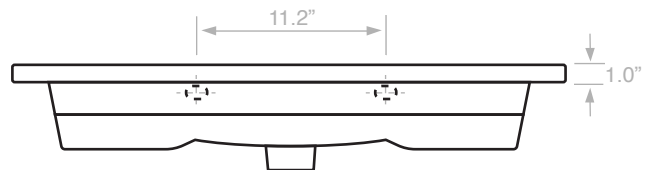

Components

- Bathroom sink
- Mounting hardware: 2 bolts (8 mm), 2 nuts, 2 washers, 2 wall anchors, and 2 sleeves

Nameek's One-Year Limited Warranty

See website for warranty information details.

Recommended ADA Installation