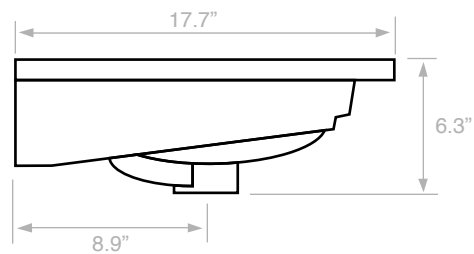

Components

- Bathroom sink
- Mounting hardware: 2 bolts (8 mm), 2 nuts, 2 washers, 2 wall anchors, and 2 sleeves

Nameek's One-Year Limited Warranty

See website for warranty information details.

Recommended ADA Installation