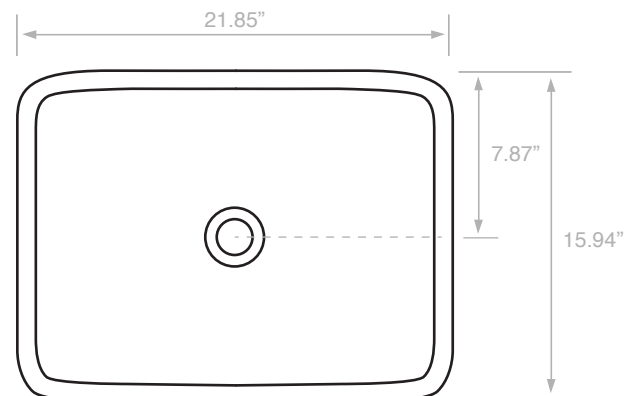

Recommended ADA Installation

Notes

Install this product according to the installation instructions. ADA compliant when installed to the specific requirements of these regulations.