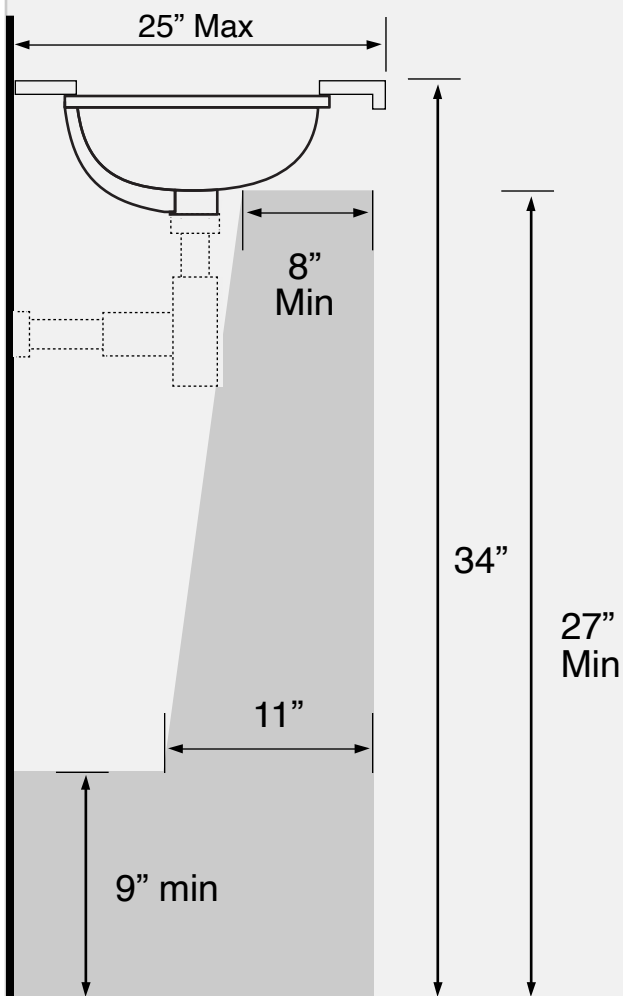

Recommended ADA Installation

Notes

Install this product according to the installation instructions. ADA compliant when installed to the specific requirements of these regulations.