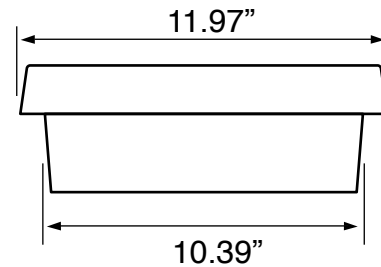

Components

- Bathroom sink
- Mounting hardware: 2 bolts (8 mm), 2 nuts, 2 washers, 2 wall anchors, and 2 sleeves

Nameek's One-Year Limited Warranty

See website for warranty information details.

Notes

Install this product according to the installation instructions. ADA compliant when installed to the specific requirements of these regulations.