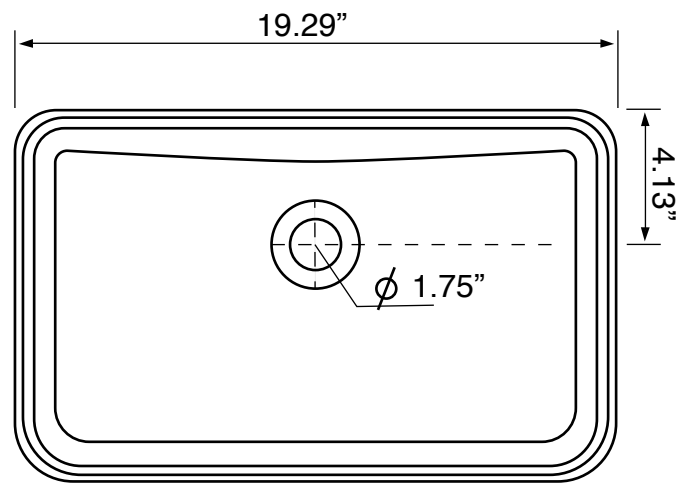

Components

- Bathroom sink
- Mounting hardware: 2 bolts (8 mm), 2 nuts, 2 washers, 2 wall anchors, and 2 sleeves

Nameek's One-Year Limited Warranty

See website for warranty information details.

Notes

Install this product according to the installation instructions. ADA compliant when installed to the specific requirements of these regulations.