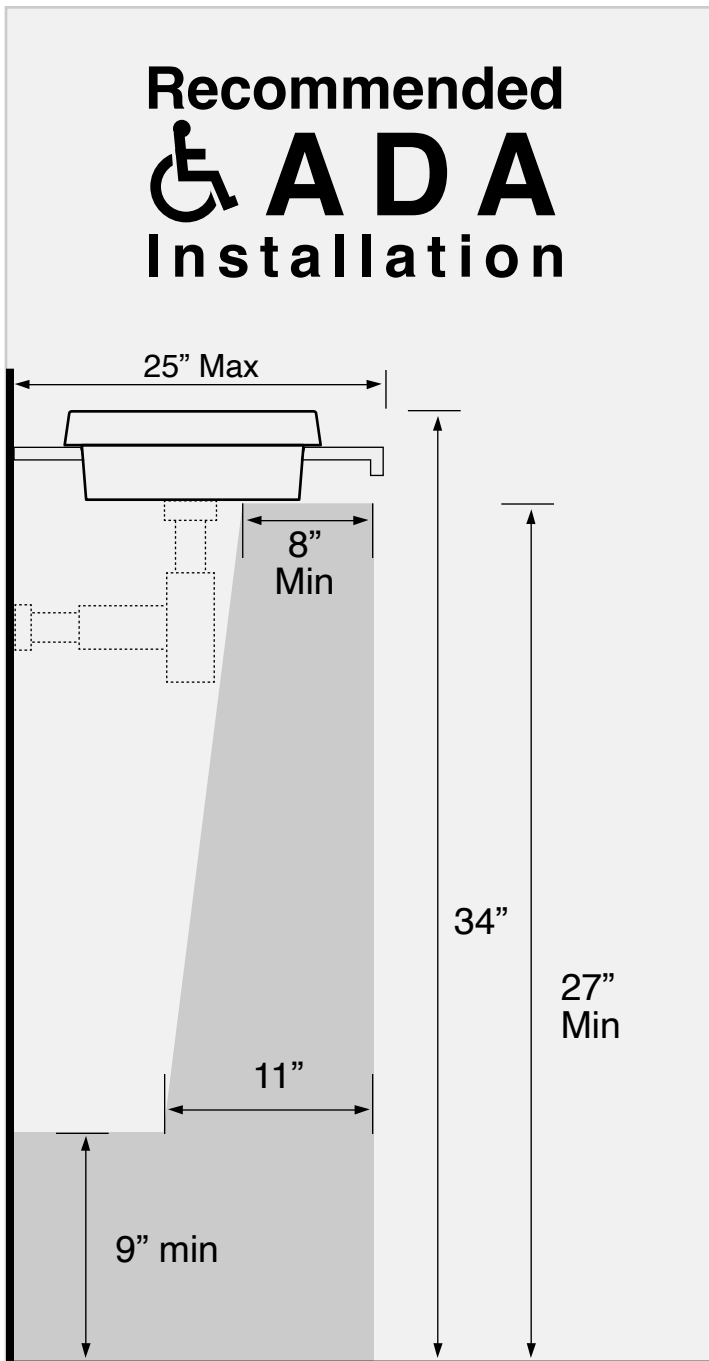

Components

- Bathroom sink
- Mounting hardware: 2 bolts (8 mm), 2 nuts, 2 washers, 2 wall anchors, and 2 sleeves

Nameek's One-Year Limited Warranty

See website for warranty information details.

Notes

Install this product according to the installation instructions. ADA compliant when installed to the specific requirements of these regulations.