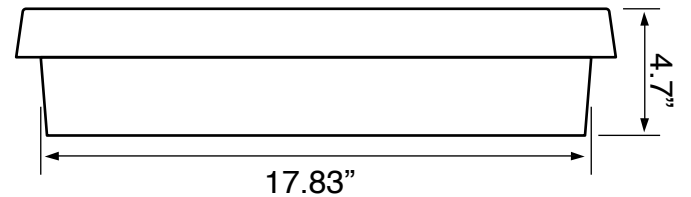

Components

- Bathroom sink
- Mounting hardware: 2 bolts (8 mm), 2 nuts, 2 washers, 2 wall anchors, and 2 sleeves

Nameek's One-Year Limited Warranty

See website for warranty information details.

Notes

Install this product according to the installation instructions. ADA compliant when installed to the specific requirements of these regulations.