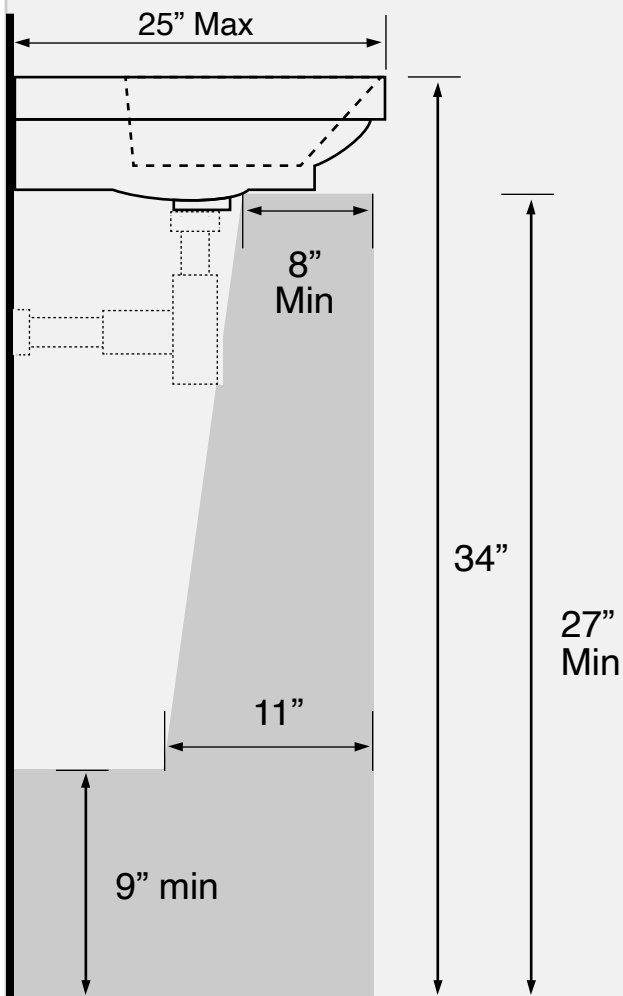

Components

- Bathroom sink
- Mounting hardware: 2 bolts (8 mm), 2 nuts, 2 washers, 2 wall anchors, and 2 sleeves

Nameek's One-Year Limited Warranty

See website for warranty information details.

Recommended ADA Installation

Notes

Install this product according to the installation instructions. ADA compliant when installed to the specific requirements of these regulations.