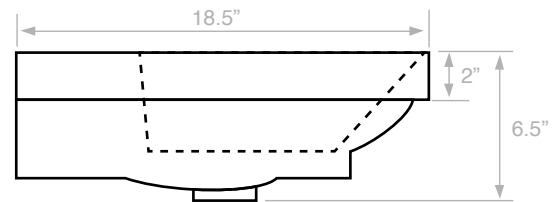

Components

- Bathroom sink
- Mounting hardware: 2 bolts (8 mm), 2 nuts, 2 washers, 2 wall anchors, and 2 sleeves

Nameek's One-Year Limited Warranty

See website for warranty information details.

Recommended ADA Installation