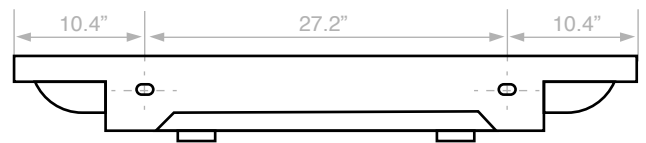

Components

- Bathroom sink
- Mounting hardware: 2 bolts (8 mm), 2 nuts, 2 washers, 2 wall anchors, and 2 sleeves

Nameek's One-Year Limited Warranty

See website for warranty information details.

Recommended ADA Installation