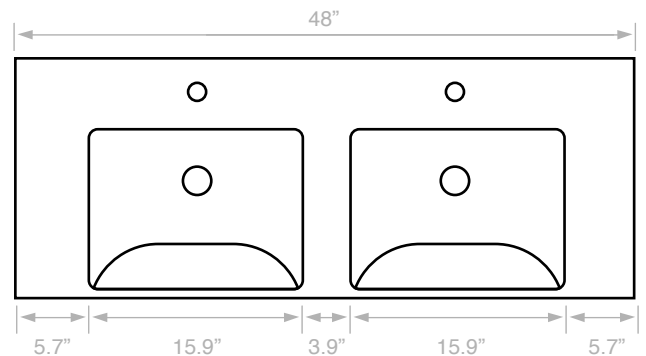

Components

- Bathroom sink
- Mounting hardware: 2 bolts (8 mm), 2 nuts, 2 washers, 2 wall anchors, and 2 sleeves

Nameek's One-Year Limited Warranty

See website for warranty information details.

Recommended ADA Installation