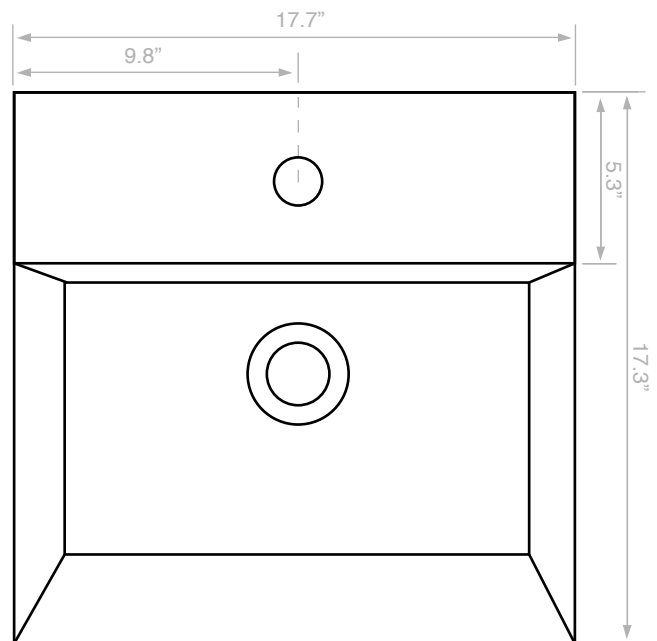

Components

- Bathroom sink
- Mounting hardware: 2 bolts (8 mm), 2 nuts, 2 washers, 2 wall anchors, and 2 sleeves

Nameek's One-Year Limited Warranty

See website for warranty information details.

Recommended ADA Installation