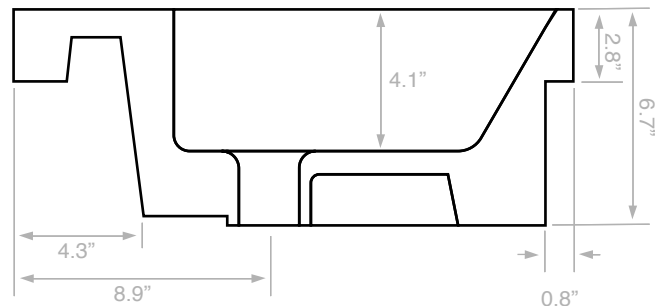

Components

- Bathroom sink
- Mounting hardware: 2 bolts (8 mm), 2 nuts, 2 washers, 2 wall anchors, and 2 sleeves

Nameek's One-Year Limited Warranty

See website for warranty information details.

Recommended ADA Installation