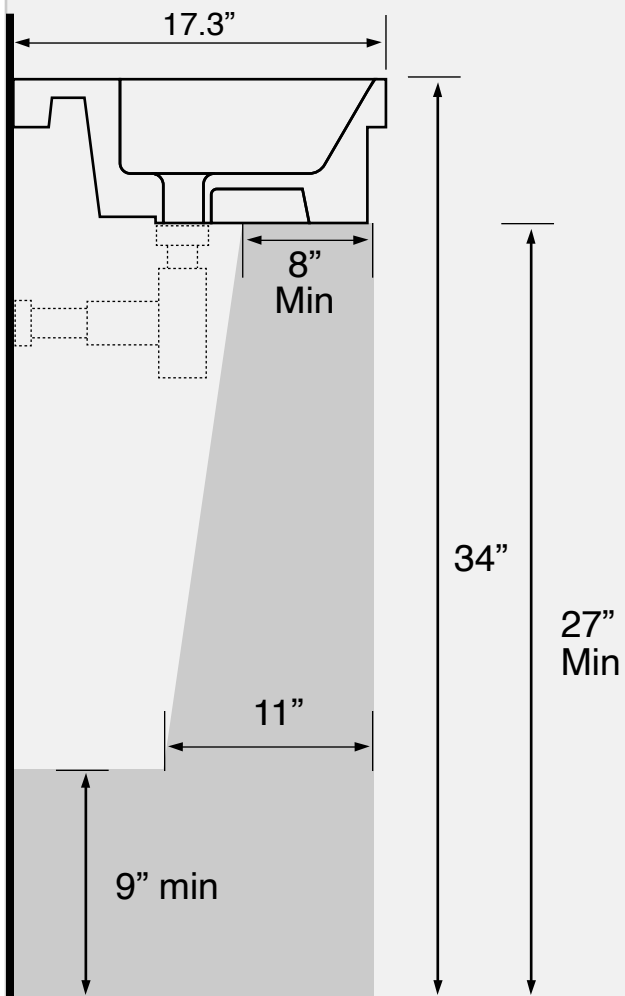

Components

- Bathroom sink
- Mounting hardware: 2 bolts (8 mm), 2 nuts, 2 washers, 2 wall anchors, and 2 sleeves

Nameek's One-Year Limited Warranty

See website for warranty information details.

Recommended ADA Installation

Notes

Install this product according to the installation instructions. ADA compliant when installed to the specific requirements of these regulations.