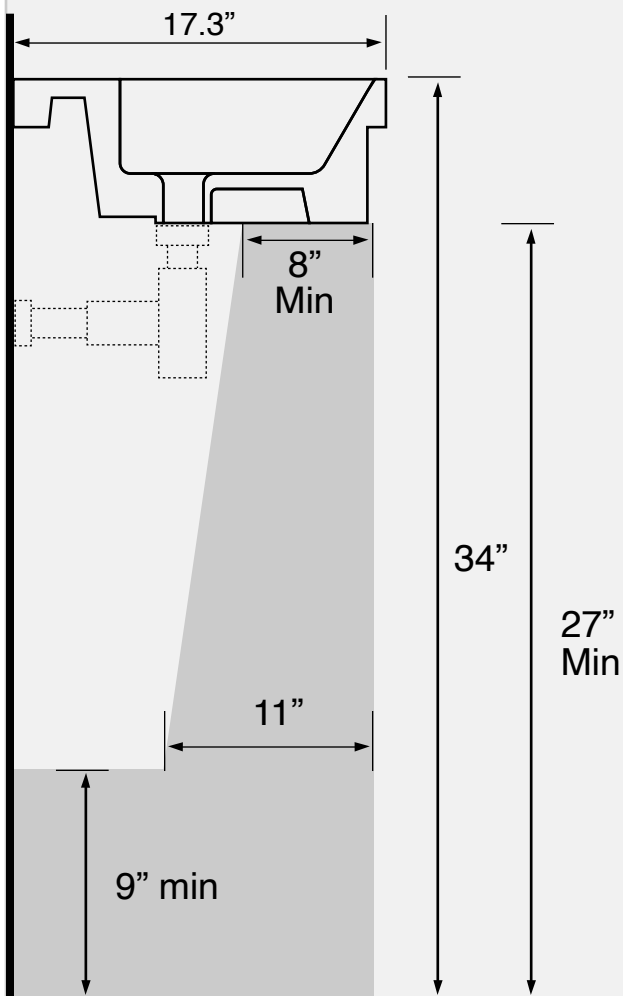

Components

- Bathroom sink
- Mounting hardware: 2 bolts (8 mm), 2 nuts, 2 washers, 2 wall anchors, and 2 sleeves

Nameek's One-Year Limited Warranty

See website for warranty information details.

Recommended ADA Installation

Notes

Install this product according to the installation instructions. ADA compliant when installed to the specific requirements of these regulations.