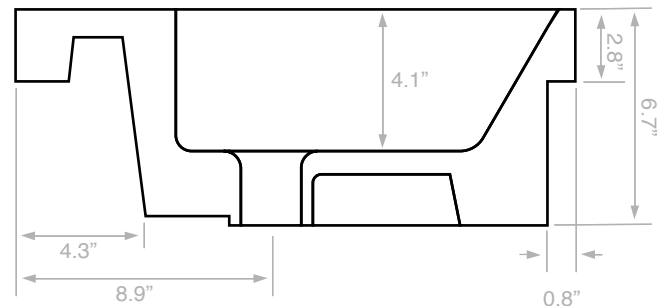

Components

- Bathroom sink
- Mounting hardware: 2 bolts (8 mm), 2 nuts, 2 washers, 2 wall anchors, and 2 sleeves

Nameek's One-Year Limited Warranty

See website for warranty information details.

Recommended ADA Installation