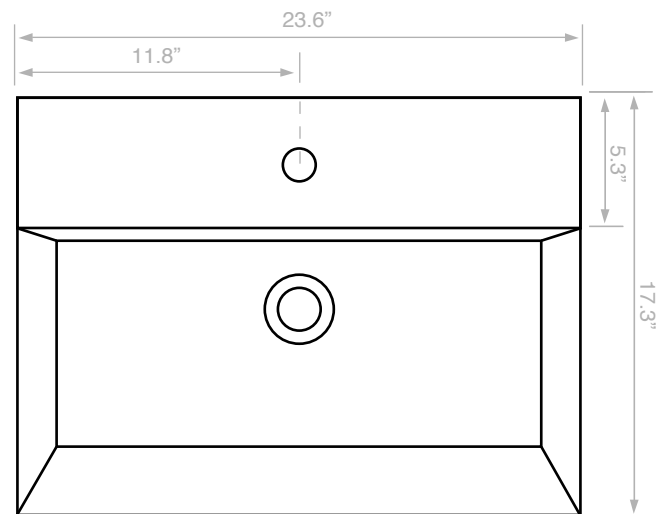

Components

- Bathroom sink
- Mounting hardware: 2 bolts (8 mm), 2 nuts, 2 washers, 2 wall anchors, and 2 sleeves

Nameek's One-Year Limited Warranty

See website for warranty information details.

Recommended ADA Installation