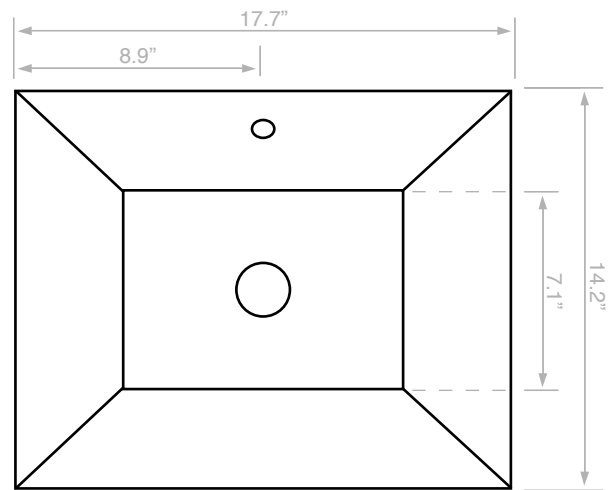

Components

- Bathroom sink
- Mounting hardware: 2 bolts (8 mm), 2 nuts, 2 washers, 2 wall anchors, and 2 sleeves

Nameek's One-Year Limited Warranty

See website for warranty information details.

Notes

Install this product according to the installation instructions. ADA compliant when installed to the specific requirements of these regulations.