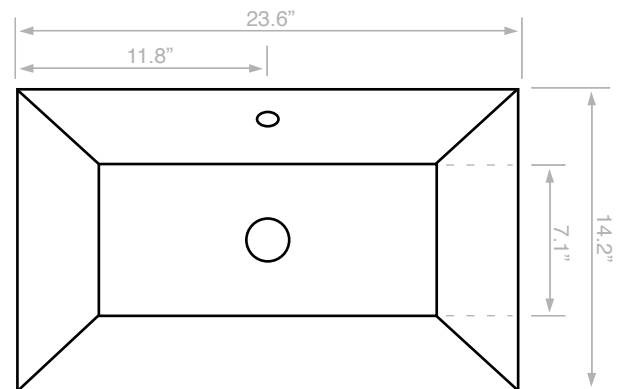

Components

- Bathroom sink
- Mounting hardware: 2 bolts (8 mm), 2 nuts, 2 washers, 2 wall anchors, and 2 sleeves

Nameek's One-Year Limited Warranty

See website for warranty information details.

Notes

Install this product according to the installation instructions. ADA compliant when installed to the specific requirements of these regulations.