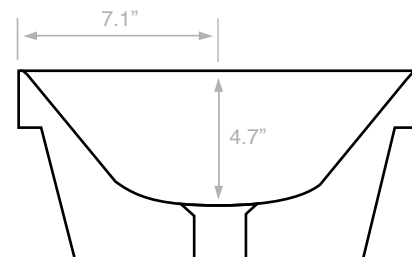

Components

- Bathroom sink
- Mounting hardware: 2 bolts (8 mm), 2 nuts, 2 washers, 2 wall anchors, and 2 sleeves

Nameek's One-Year Limited Warranty

See website for warranty information details.

Notes

Install this product according to the installation instructions. ADA compliant when installed to the specific requirements of these regulations.