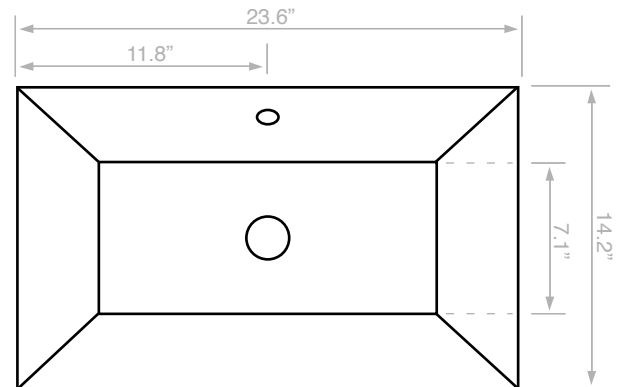

Components

- Bathroom sink
- Mounting hardware: 2 bolts (8 mm), 2 nuts, 2 washers, 2 wall anchors, and 2 sleeves

Nameek's One-Year Limited Warranty

See website for warranty information details.

Notes

Install this product according to the installation instructions. ADA compliant when installed to the specific requirements of these regulations.