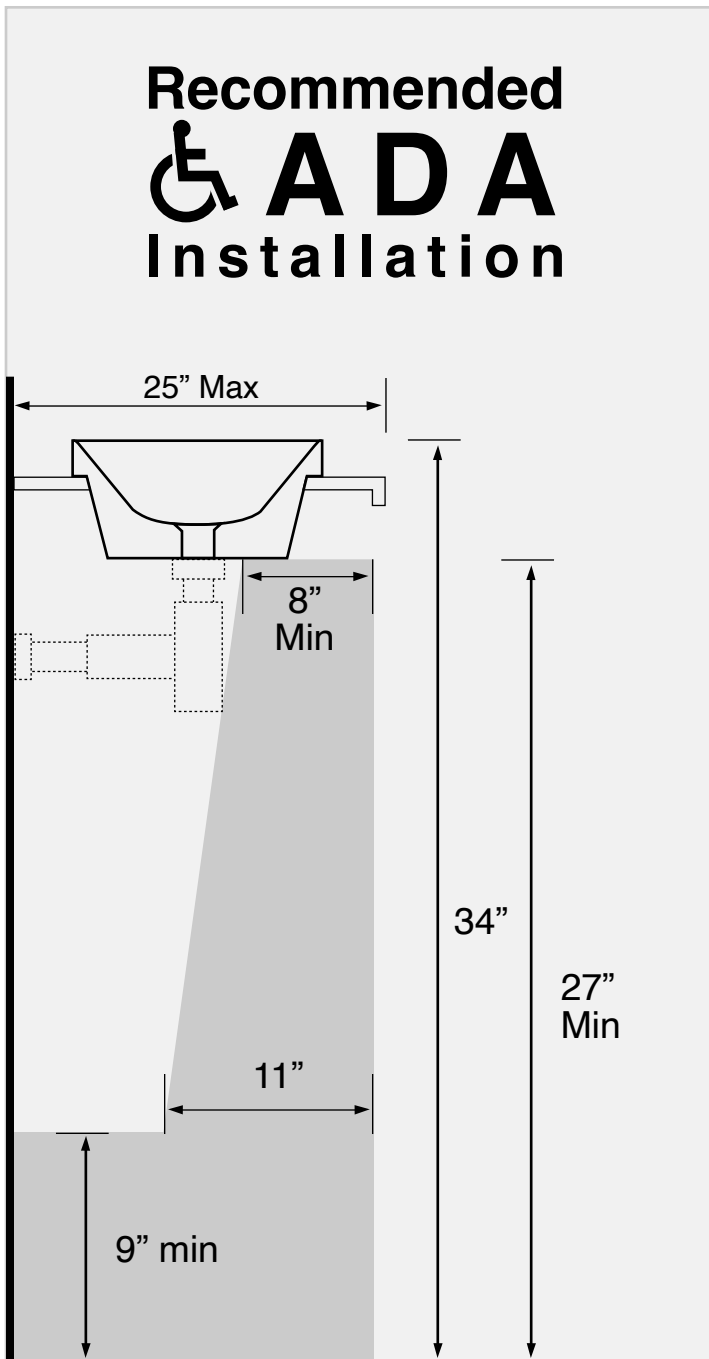

Components

- Bathroom sink
- Mounting hardware: 2 bolts (8 mm), 2 nuts, 2 washers, 2 wall anchors, and 2 sleeves

Nameek's One-Year Limited Warranty

See website for warranty information details.

Notes

Install this product according to the installation instructions. ADA compliant when installed to the specific requirements of these regulations.