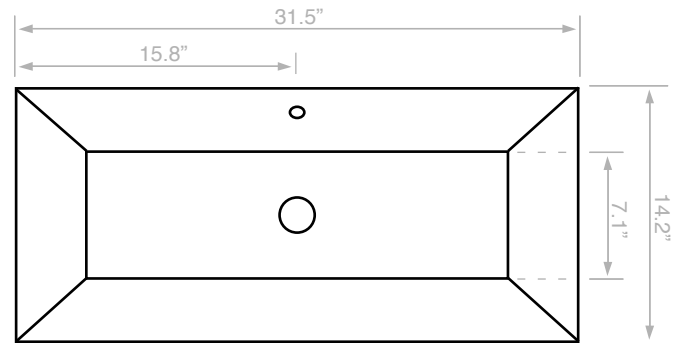

Components

- Bathroom sink
- Mounting hardware: 2 bolts (8 mm), 2 nuts, 2 washers, 2 wall anchors, and 2 sleeves

Nameek's One-Year Limited Warranty

See website for warranty information details.

Recommended ADA Installation