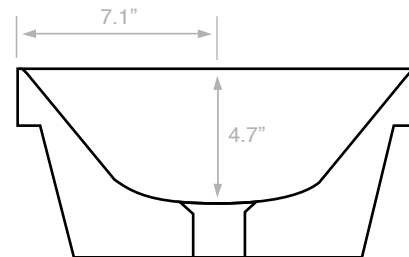

Components

- Bathroom sink
- Mounting hardware: 2 bolts (8 mm), 2 nuts, 2 washers, 2 wall anchors, and 2 sleeves

Nameek's One-Year Limited Warranty

See website for warranty information details.

Recommended ADA Installation