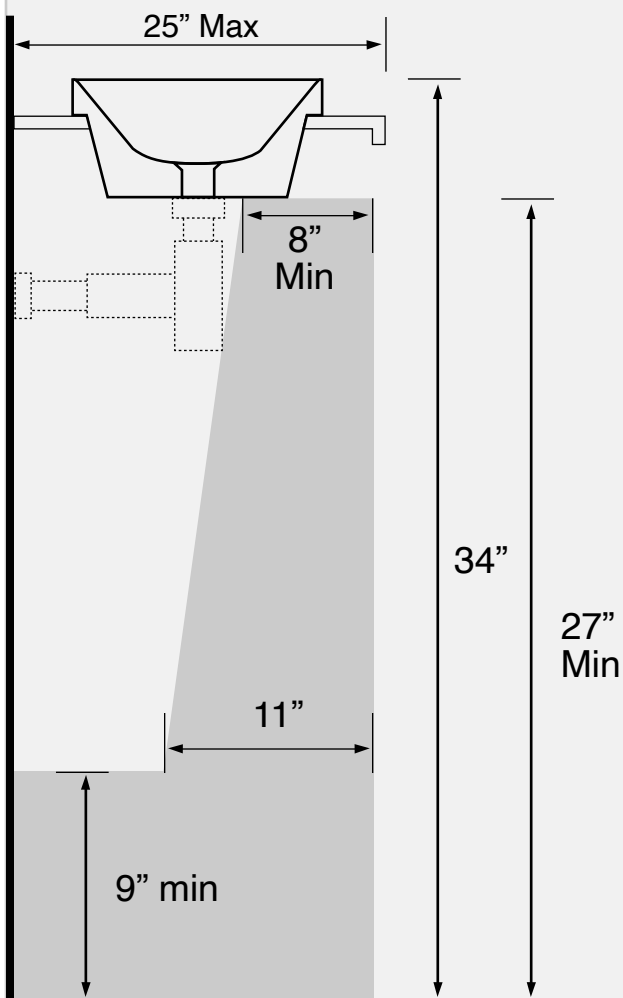

Components

- Bathroom sink
- Mounting hardware: 2 bolts (8 mm), 2 nuts, 2 washers, 2 wall anchors, and 2 sleeves

Nameek's One-Year Limited Warranty

See website for warranty information details.

Recommended ADA Installation

Notes

Install this product according to the installation instructions. ADA compliant when installed to the specific requirements of these regulations.