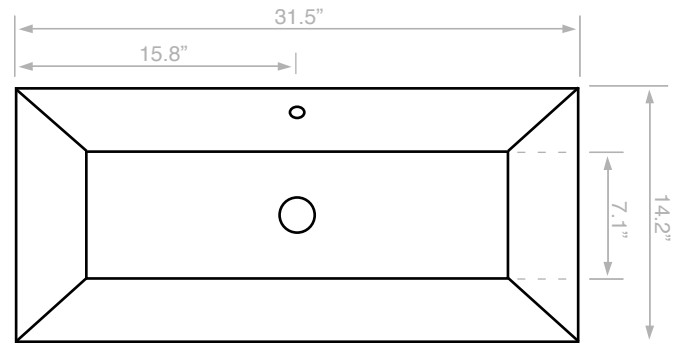

Components

- Bathroom sink
- Mounting hardware: 2 bolts (8 mm), 2 nuts, 2 washers, 2 wall anchors, and 2 sleeves

Nameek's One-Year Limited Warranty

See website for warranty information details.

Notes

Install this product according to the installation instructions. ADA compliant when installed to the specific requirements of these regulations.