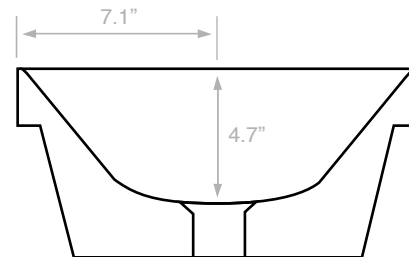

Components

- Bathroom sink
- Mounting hardware: 2 bolts (8 mm), 2 nuts, 2 washers, 2 wall anchors, and 2 sleeves

Nameek's One-Year Limited Warranty

See website for warranty information details.

Notes

Install this product according to the installation instructions. ADA compliant when installed to the specific requirements of these regulations.