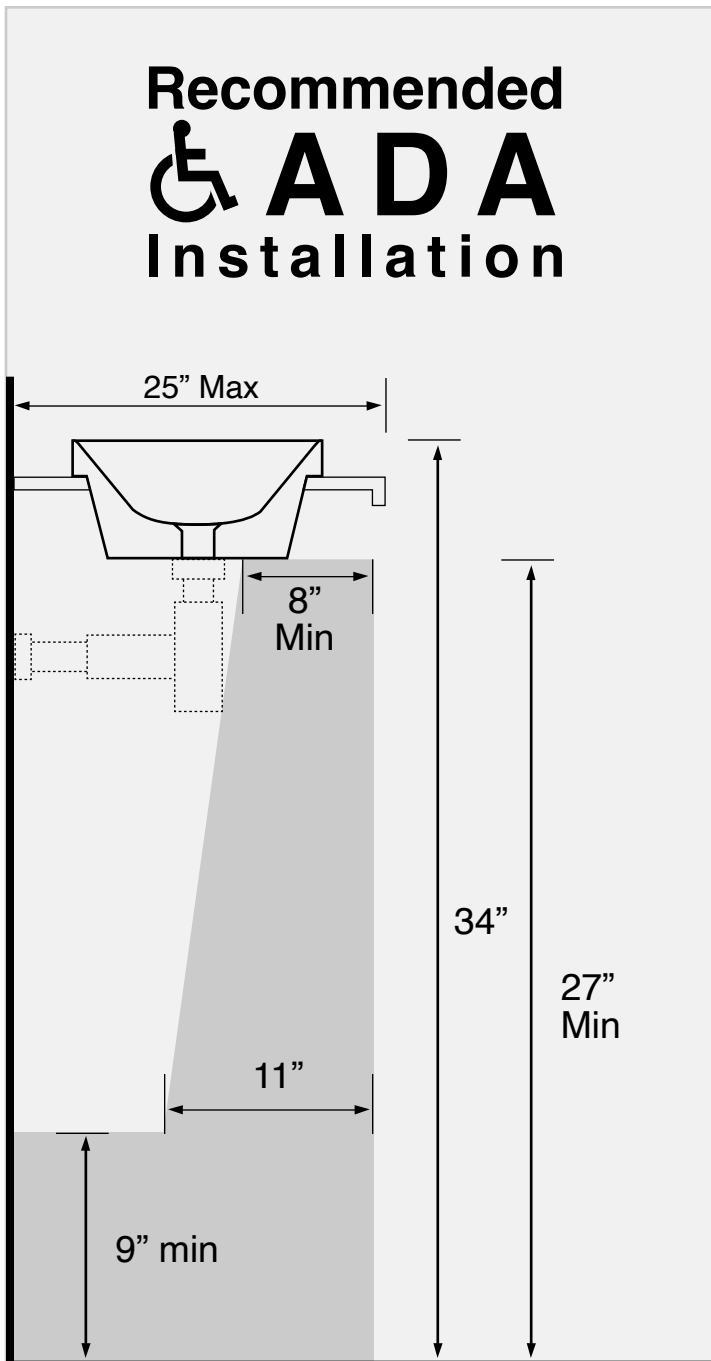

Components

- Bathroom sink
- Mounting hardware: 2 bolts (8 mm), 2 nuts, 2 washers, 2 wall anchors, and 2 sleeves

Nameek's One-Year Limited Warranty

See website for warranty information details.

Notes

Install this product according to the installation instructions. ADA compliant when installed to the specific requirements of these regulations.