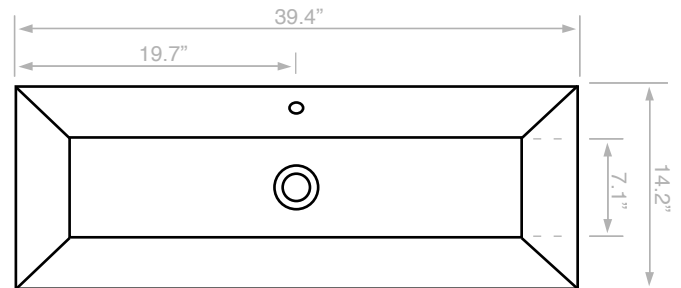

Components

- Bathroom sink
- Mounting hardware: 2 bolts (8 mm), 2 nuts, 2 washers, 2 wall anchors, and 2 sleeves

Nameek's One-Year Limited Warranty

See website for warranty information details.

Recommended ADA Installation