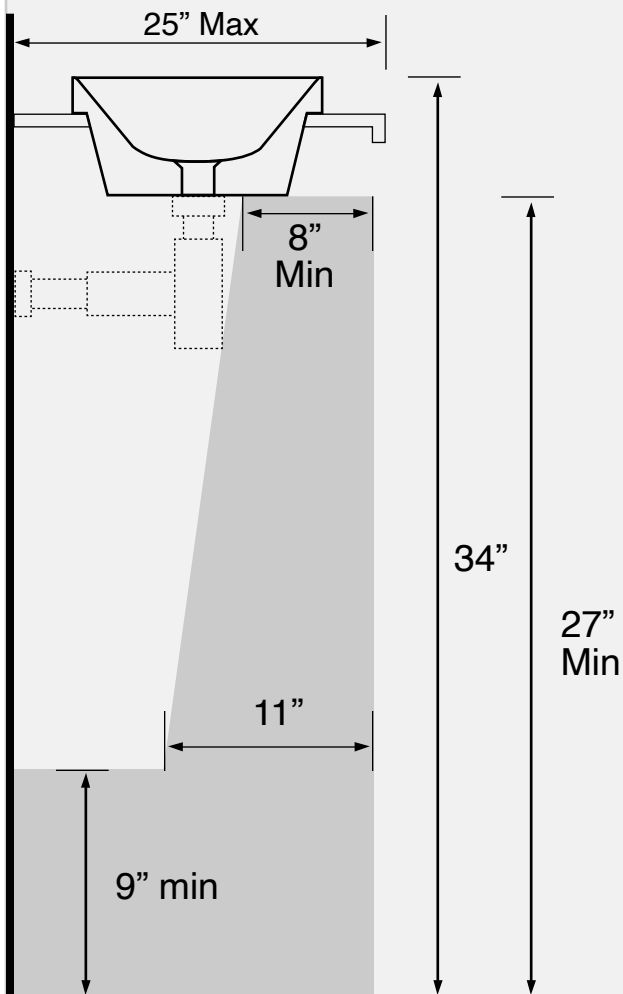

Components

- Bathroom sink
- Mounting hardware: 2 bolts (8 mm), 2 nuts, 2 washers, 2 wall anchors, and 2 sleeves

Nameek's One-Year Limited Warranty

See website for warranty information details.

Recommended ADA Installation

Notes

Install this product according to the installation instructions. ADA compliant when installed to the specific requirements of these regulations.