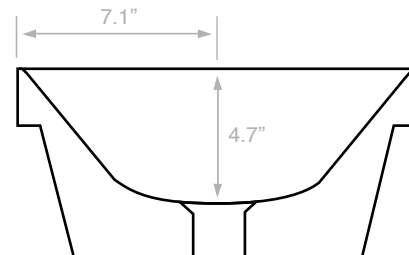

Components

- Bathroom sink
- Mounting hardware: 2 bolts (8 mm), 2 nuts, 2 washers, 2 wall anchors, and 2 sleeves

Nameek's One-Year Limited Warranty

See website for warranty information details.

Recommended ADA Installation