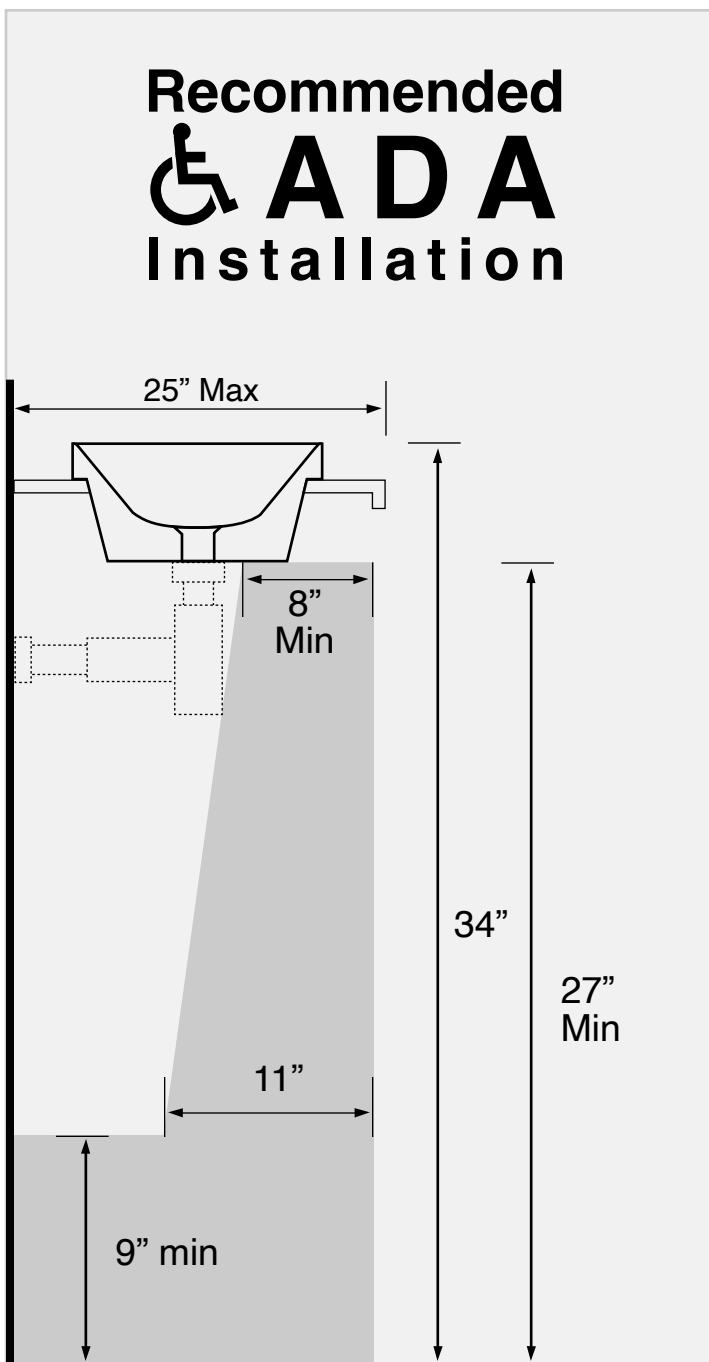

Components

- Bathroom sink
- Mounting hardware: 2 bolts (8 mm), 2 nuts, 2 washers, 2 wall anchors, and 2 sleeves

Nameek's One-Year Limited Warranty

See website for warranty information details.

Notes

Install this product according to the installation instructions. ADA compliant when installed to the specific requirements of these regulations.