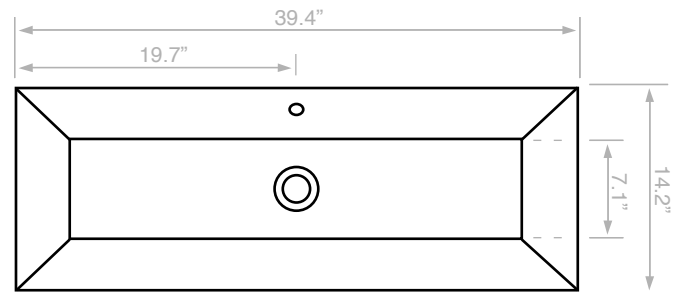

Components

- Bathroom sink
- Mounting hardware: 2 bolts (8 mm), 2 nuts, 2 washers, 2 wall anchors, and 2 sleeves

Nameek's One-Year Limited Warranty

See website for warranty information details.

Notes

Install this product according to the installation instructions. ADA compliant when installed to the specific requirements of these regulations.