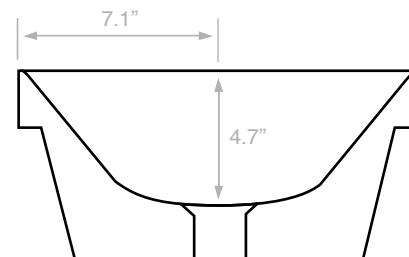

Components

- Bathroom sink
- Mounting hardware: 2 bolts (8 mm), 2 nuts, 2 washers, 2 wall anchors, and 2 sleeves

Nameek's One-Year Limited Warranty

See website for warranty information details.

Notes

Install this product according to the installation instructions. ADA compliant when installed to the specific requirements of these regulations.