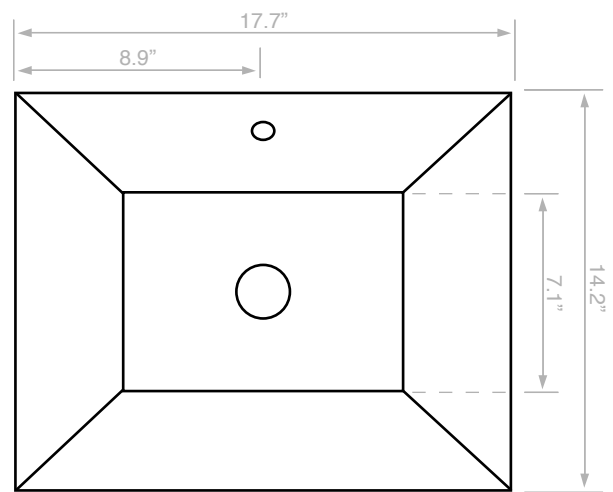

Components

- Bathroom sink
- Mounting hardware: 2 bolts (8 mm), 2 nuts, 2 washers, 2 wall anchors, and 2 sleeves

Nameek's One-Year Limited Warranty

See website for warranty information details.

Notes

Install this product according to the installation instructions. ADA compliant when installed to the specific requirements of these regulations.