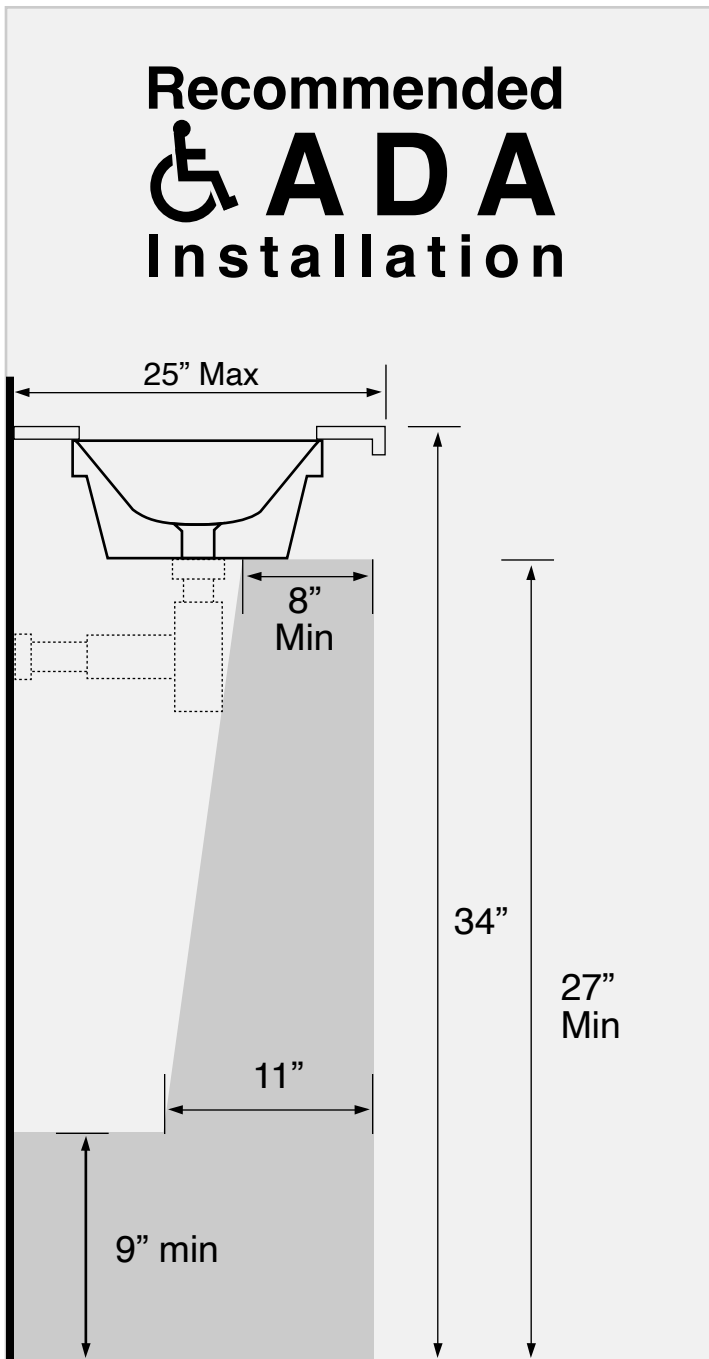

Components

- Bathroom sink
- Mounting hardware: 2 bolts (8 mm), 2 nuts, 2 washers, 2 wall anchors, and 2 sleeves

Nameek's One-Year Limited Warranty

See website for warranty information details.

Notes

Install this product according to the installation instructions. ADA compliant when installed to the specific requirements of these regulations.