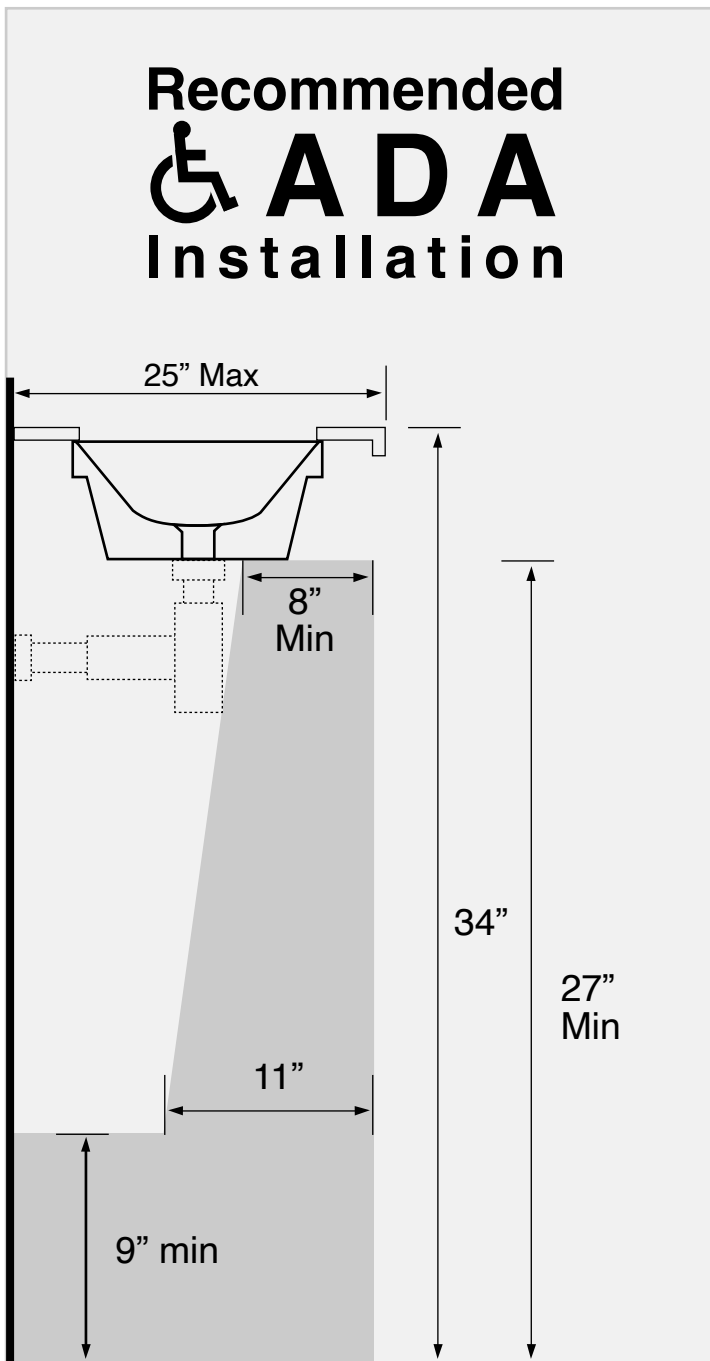

Components

- Bathroom sink
- Mounting hardware: 2 bolts (8 mm), 2 nuts, 2 washers, 2 wall anchors, and 2 sleeves

Nameek's One-Year Limited Warranty

See website for warranty information details.

Notes

Install this product according to the installation instructions. ADA compliant when installed to the specific requirements of these regulations.