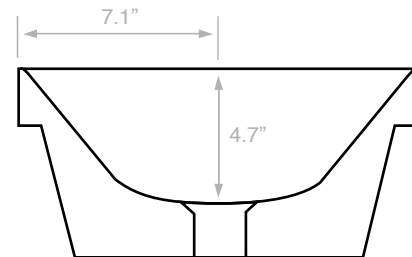

Components

- Bathroom sink
- Mounting hardware: 2 bolts (8 mm), 2 nuts, 2 washers, 2 wall anchors, and 2 sleeves

Nameek's One-Year Limited Warranty

See website for warranty information details.

Notes

Install this product according to the installation instructions. ADA compliant when installed to the specific requirements of these regulations.