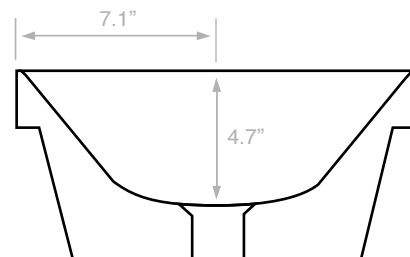

Components

- Bathroom sink
- Mounting hardware: 2 bolts (8 mm), 2 nuts, 2 washers, 2 wall anchors, and 2 sleeves

Nameek's One-Year Limited Warranty

See website for warranty information details.

Notes

Install this product according to the installation instructions. ADA compliant when installed to the specific requirements of these regulations.