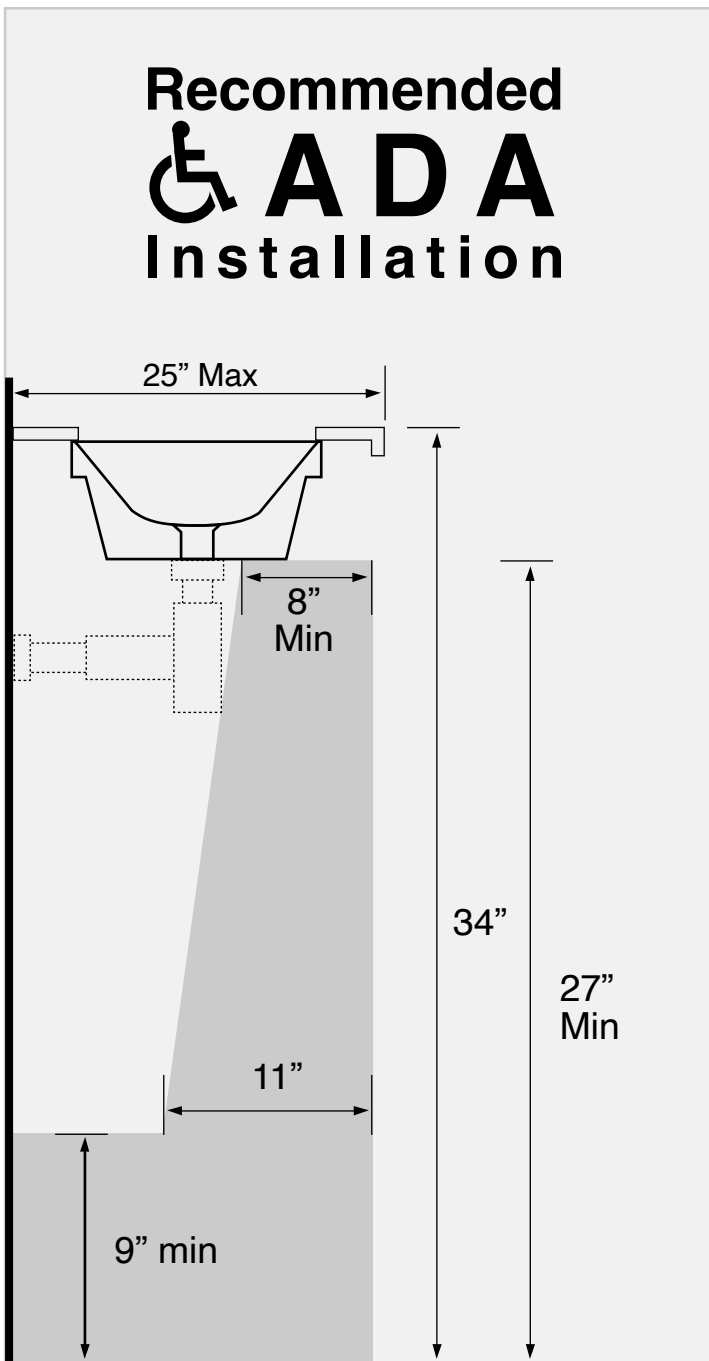

Components

- Bathroom sink
- Mounting hardware: 2 bolts (8 mm), 2 nuts, 2 washers, 2 wall anchors, and 2 sleeves

Nameek's One-Year Limited Warranty

See website for warranty information details.

Notes

Install this product according to the installation instructions. ADA compliant when installed to the specific requirements of these regulations.