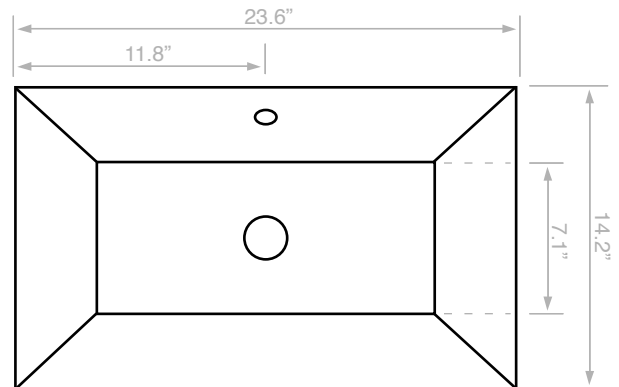

Components

- Bathroom sink
- Mounting hardware: 2 bolts (8 mm), 2 nuts, 2 washers, 2 wall anchors, and 2 sleeves

Nameek's One-Year Limited Warranty

See website for warranty information details.

Notes

Install this product according to the installation instructions. ADA compliant when installed to the specific requirements of these regulations.