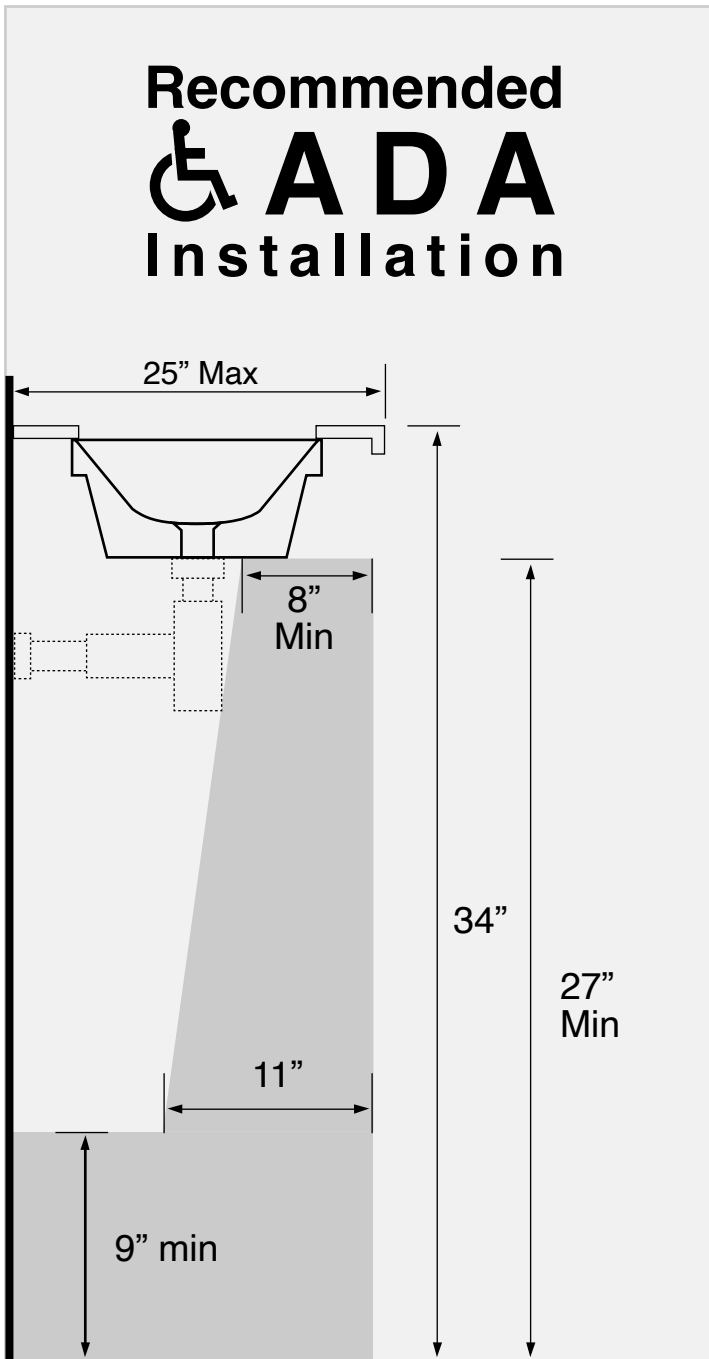

Components

- Bathroom sink
- Mounting hardware: 2 bolts (8 mm), 2 nuts, 2 washers, 2 wall anchors, and 2 sleeves

Nameek's One-Year Limited Warranty

See website for warranty information details.

Notes

Install this product according to the installation instructions. ADA compliant when installed to the specific requirements of these regulations.