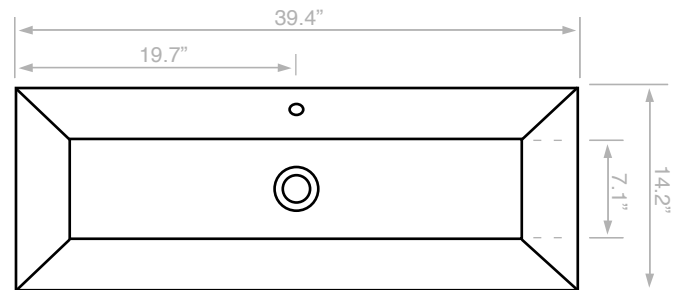

Components

- Bathroom sink
- Mounting hardware: 2 bolts (8 mm), 2 nuts, 2 washers, 2 wall anchors, and 2 sleeves

Nameek's One-Year Limited Warranty

See website for warranty information details.

Notes

Install this product according to the installation instructions. ADA compliant when installed to the specific requirements of these regulations.