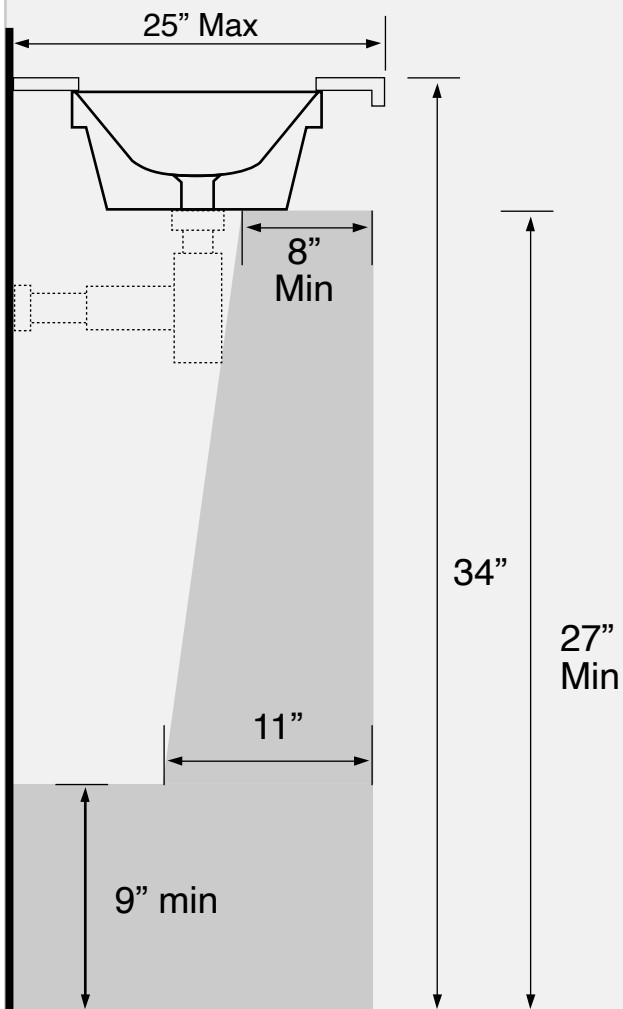

Components

- Bathroom sink
- Mounting hardware: 2 bolts (8 mm), 2 nuts, 2 washers, 2 wall anchors, and 2 sleeves

Nameek's One-Year Limited Warranty

See website for warranty information details.

Recommended ADA Installation