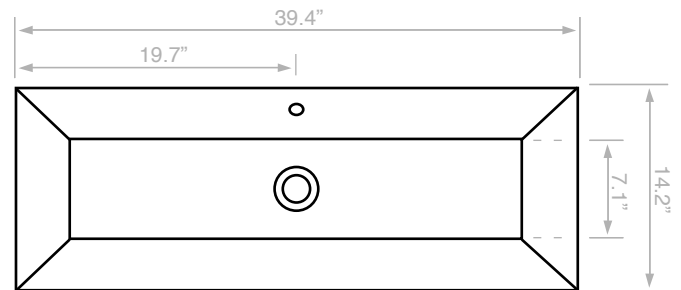

Components

- Bathroom sink
- Mounting hardware: 2 bolts (8 mm), 2 nuts, 2 washers, 2 wall anchors, and 2 sleeves

Nameek's One-Year Limited Warranty

See website for warranty information details.

Recommended ADA Installation