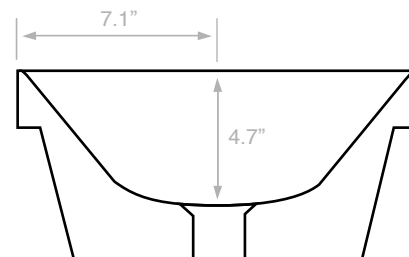

Components

- Bathroom sink
- Mounting hardware: 2 bolts (8 mm), 2 nuts, 2 washers, 2 wall anchors, and 2 sleeves

Nameek's One-Year Limited Warranty

See website for warranty information details.

Recommended ADA Installation