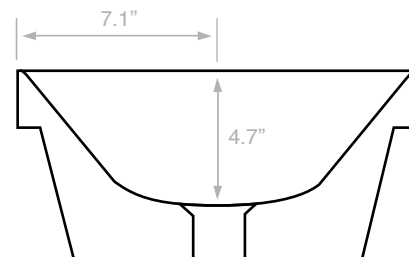

Components

- Bathroom sink
- Mounting hardware: 2 bolts (8 mm), 2 nuts, 2 washers, 2 wall anchors, and 2 sleeves

Nameek's One-Year Limited Warranty

See website for warranty information details.

Notes

Install this product according to the installation instructions. ADA compliant when installed to the specific requirements of these regulations.