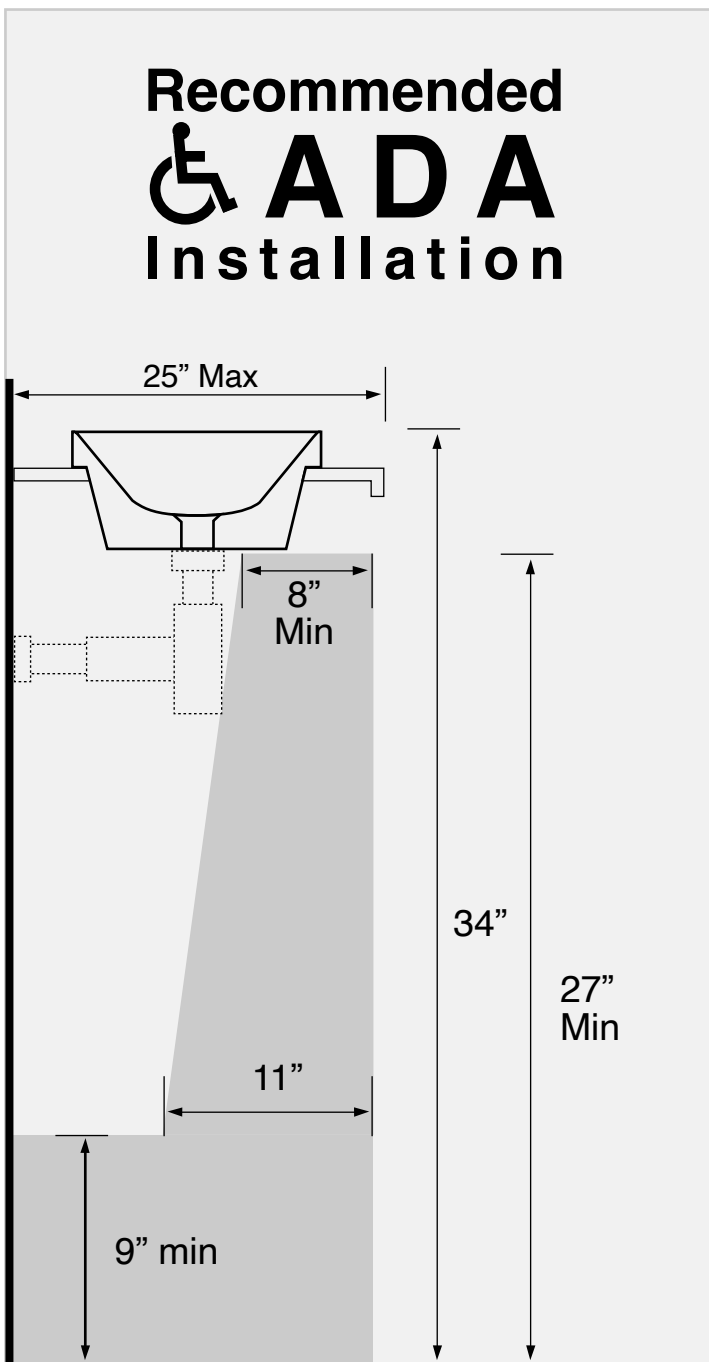

Components

- Bathroom sink
- Mounting hardware: 2 bolts (8 mm), 2 nuts, 2 washers, 2 wall anchors, and 2 sleeves

Nameek's One-Year Limited Warranty

See website for warranty information details.

Notes

Install this product according to the installation instructions. ADA compliant when installed to the specific requirements of these regulations.