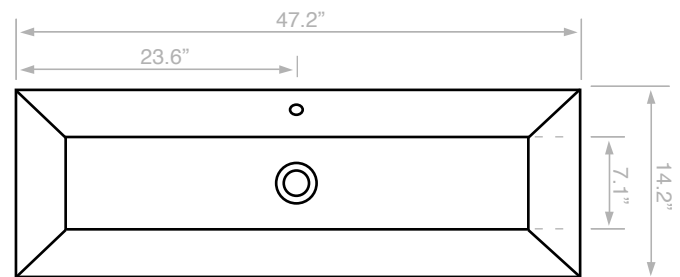

Components

- Bathroom sink
- Mounting hardware: 2 bolts (8 mm), 2 nuts, 2 washers, 2 wall anchors, and 2 sleeves

Nameek's One-Year Limited Warranty

See website for warranty information details.

Notes

Install this product according to the installation instructions. ADA compliant when installed to the specific requirements of these regulations.