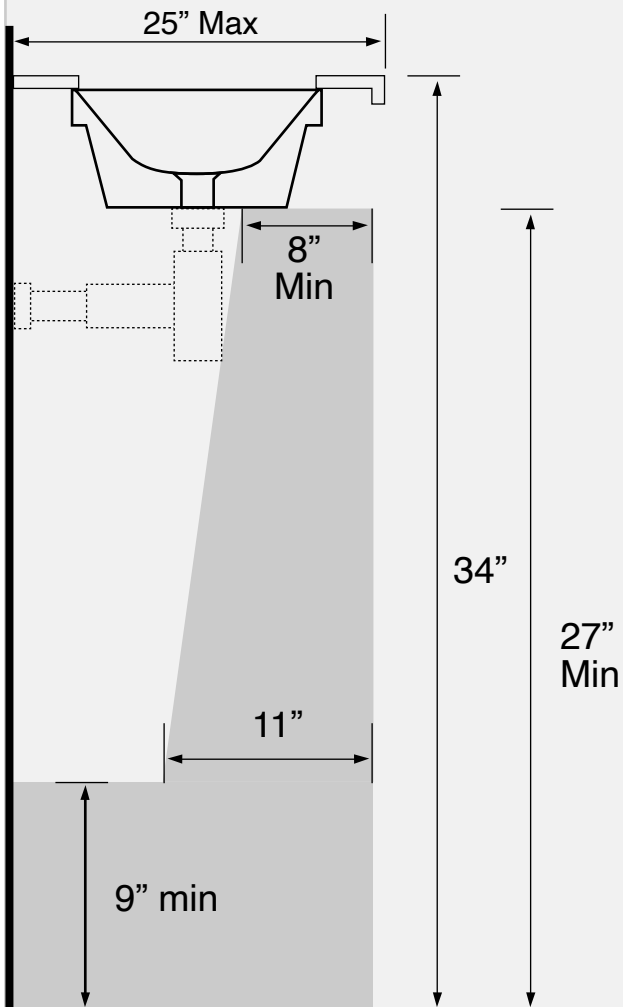

Components

- Bathroom sink
- Mounting hardware: 2 bolts (8 mm), 2 nuts, 2 washers, 2 wall anchors, and 2 sleeves

Nameek's One-Year Limited Warranty

See website for warranty information details.

Recommended ADA Installation

Notes

Install this product according to the installation instructions. ADA compliant when installed to the specific requirements of these regulations.