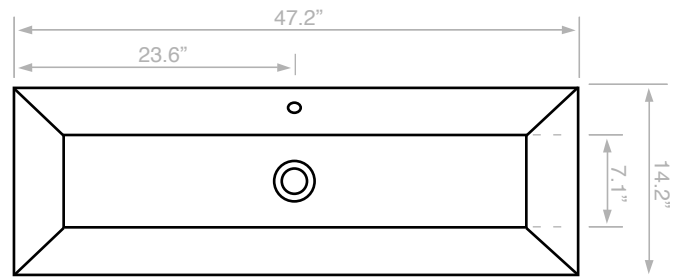

Components

- Bathroom sink
- Mounting hardware: 2 bolts (8 mm), 2 nuts, 2 washers, 2 wall anchors, and 2 sleeves

Nameek's One-Year Limited Warranty

See website for warranty information details.

Recommended ADA Installation