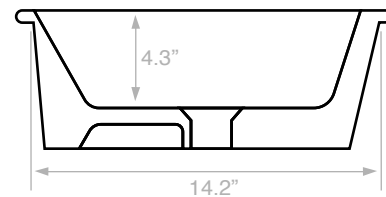

Recommended ADA Installation

Notes

Install this product according to the installation instructions. ADA compliant when installed to the specific requirements of these regulations.