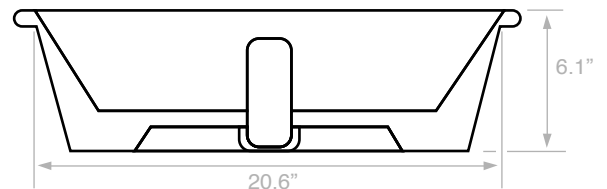

Recommended ADA Installation

Notes

Install this product according to the installation instructions. ADA compliant when installed to the specific requirements of these regulations.