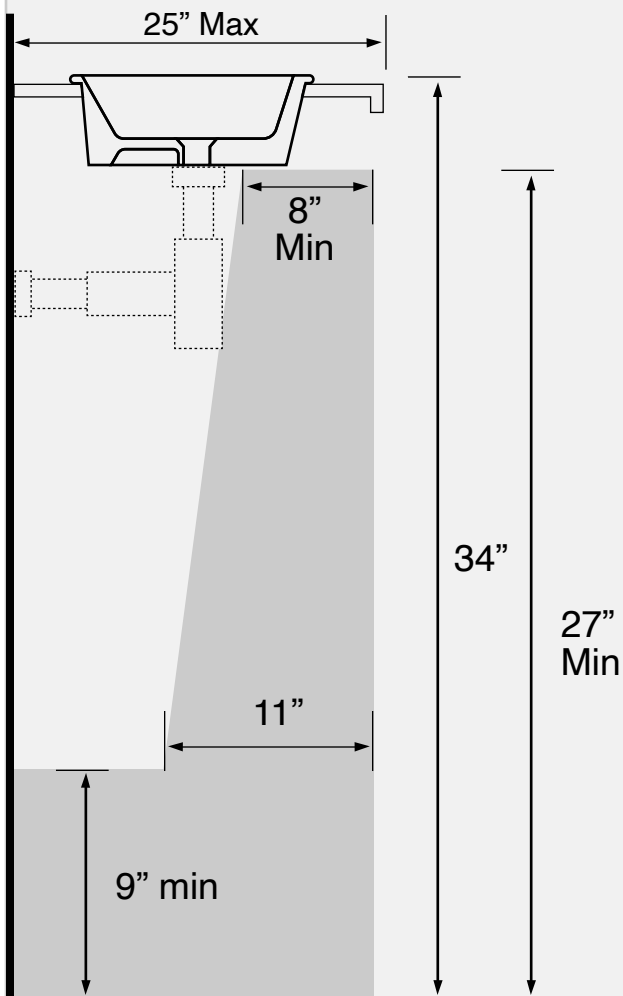

Recommended ADA Installation

Notes

Install this product according to the installation instructions. ADA compliant when installed to the specific requirements of these regulations.