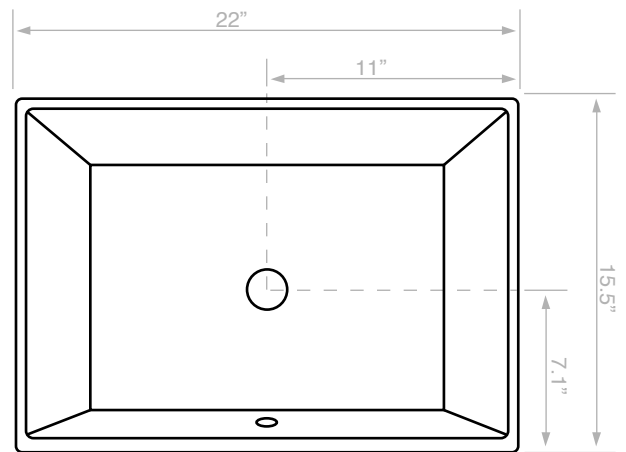

Recommended ADA Installation

Notes

Install this product according to the installation instructions. ADA compliant when installed to the specific requirements of these regulations.