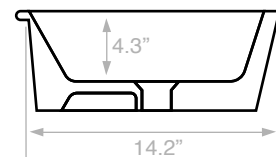

Recommended ADA Installation

Notes

Install this product according to the installation instructions. ADA compliant when installed to the specific requirements of these regulations.