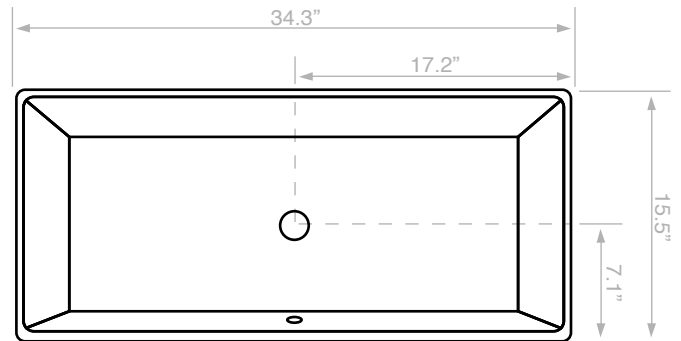

Recommended ADA Installation

Notes

Install this product according to the installation instructions. ADA compliant when installed to the specific requirements of these regulations.