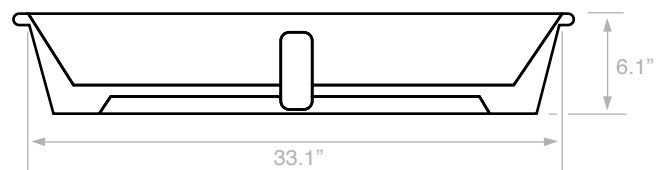

Recommended ADA Installation

Notes

Install this product according to the installation instructions. ADA compliant when installed to the specific requirements of these regulations.