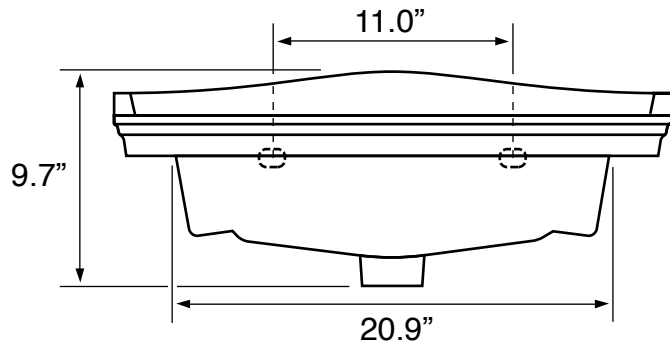

## Installation

- Wall mount installation.
- Drop in installation.

## Configurations

- Single Hole.
- Three Hole (8-inch centers).

## Technical Information

Bowl type:	Single
Installation:	Wall mounted Drop In
Bowl dimensions:	Length: 16.9" Width: 11.8" Depth: 7.7"
Drain hole:	1.75"
Faucet hole:	1.38"
Hole configurations:	1, 3
Weight:	28 lbs