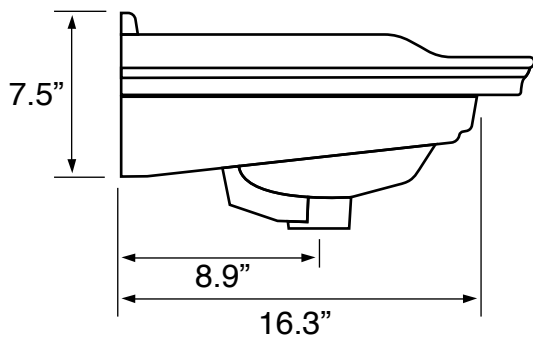

## Installation

- Wall mount installation.
- Drop in installation.

## Configurations

- Single Hole.
- Three Hole (8-inch centers).

## Technical Information

Bowl type:	Single
Installation:	Wall mounted Drop In
Bowl dimensions:	Length: 16.9" Width: 11.8" Depth: 7.7"
Drain hole:	1.75"
Faucet hole:	1.38"
Hole configurations:	1, 3
Weight:	28 lbs