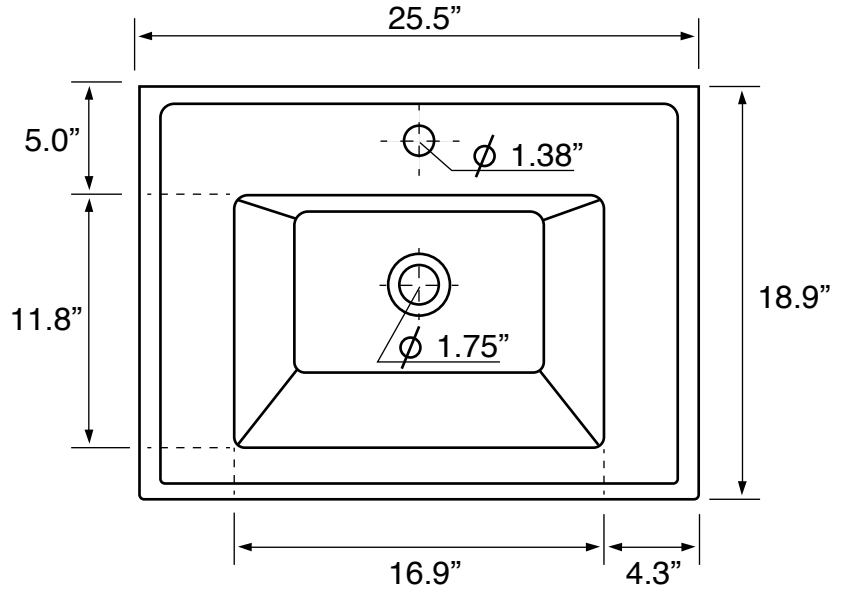

## Installation

- Wall mount installation.
- Drop in installation.

## Configurations

- Single Hole.
- Three Hole (8-inch centers).

## Technical Information

Bowl type:	Single
Installation:	Wall mounted Drop In
Bowl dimensions:	Length: 16.9" Width: 11.8" Depth: 7.7"
Drain hole:	1.75"
Faucet hole:	1.38"
Hole configurations:	1, 3
Weight:	28 lbs