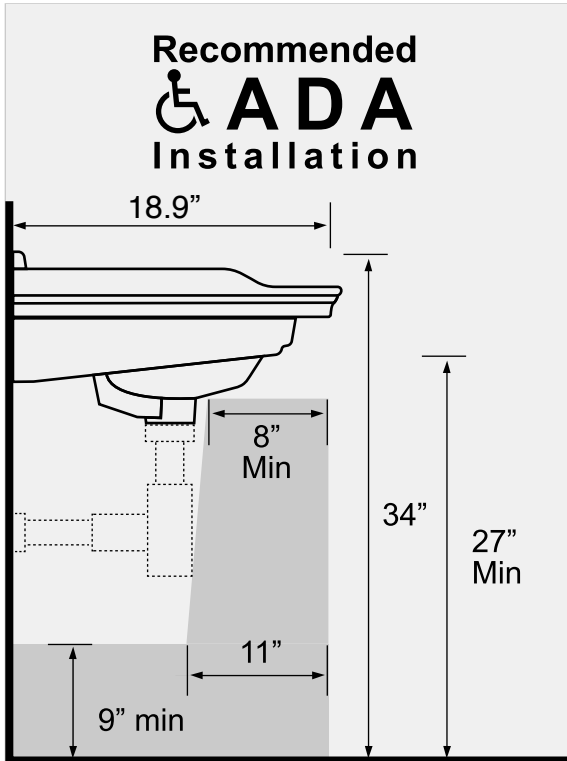

## Installation

- Wall mount installation.
- Drop in installation.

## Configurations

- Single Hole.
- Three Hole (8-inch centers).

## Technical Information

Bowl type:	Single
Installation:	Wall mounted Drop In
Bowl dimensions:	Length: 16.9" Width: 11.8" Depth: 7.7"
Drain hole:	1.75"
Faucet hole:	1.38"
Hole configurations:	1, 3
Weight:	28 lbs