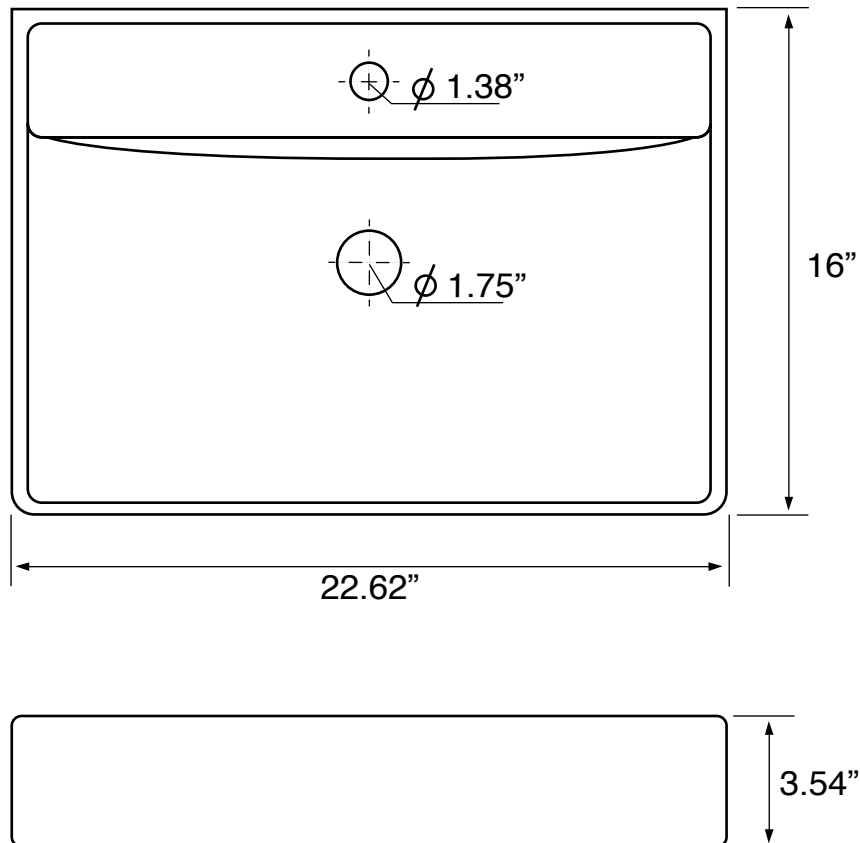

## Configurations

- Single Hole.
- Three Hole (8-inch centers).

## Technical Information

Bowl type:	Single
Installation:	Wall mounted Drop in
Bowl dimensions:	Depth: 5" Width: 10.5" Length: 22.5"
Drain hole:	1.75"
Faucet hole:	1.38"
Hole configurations:	1, 3
Weight:	25 lbs