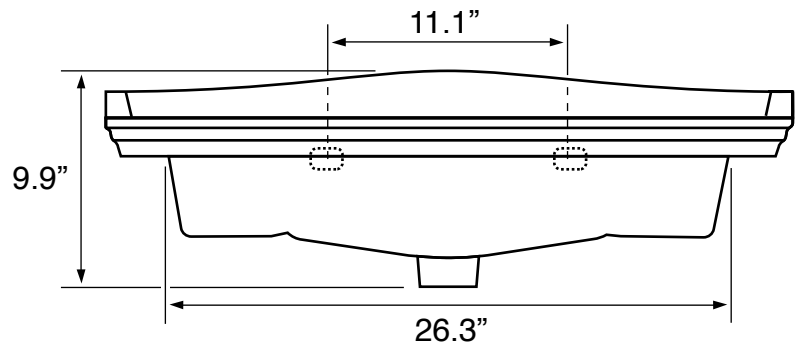

Features

- With overflow.
- Traditional design.

Material

- Matte black ceramic bathroom sink.

Installation

- Wall mount installation.
- Drop in installation.

Configurations

- Single Hole.
- Three Hole (8-inch centers).

Nameek's One-Year Limited Warranty

See website for warranty information details.

Color/Finish Details

Color	Code	Description
■	97	Matte black

Technical Information

Bowl type:	Single
Installation:	Wall mounted Drop In
Bowl dimensions:	Length: 19.9" Width: 11.8" Depth: 7.9"
Drain hole:	1.75"
Faucet hole:	1.38"
Hole configurations:	1, 3
Weight:	30 lbs