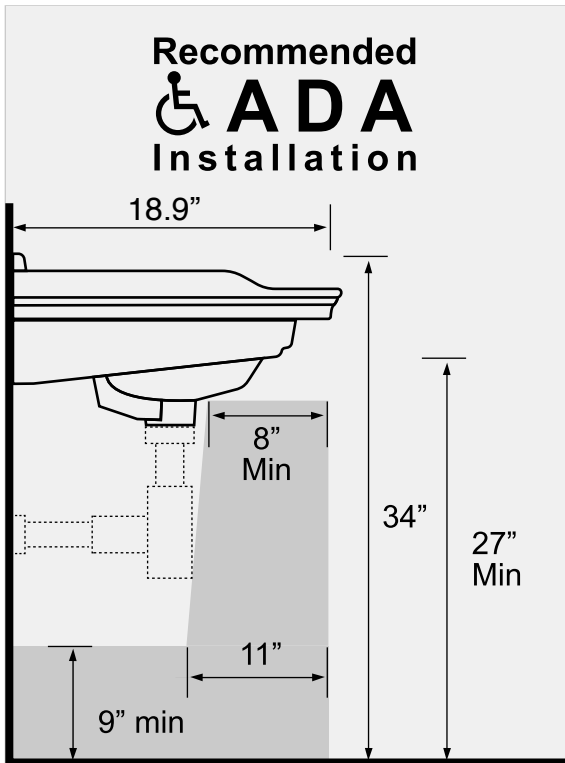

Features

- With overflow.
- Traditional design.

Material

- Matte black ceramic bathroom sink.

Installation

- Wall mount installation.
- Drop in installation.

Configurations

- Single Hole.
- Three Hole (8-inch centers).

Nameek's One-Year Limited Warranty

See website for warranty information details.

Color/Finish Details

Color	Code	Description
■	97	Matte black

Technical Information

Bowl type:	Single
Installation:	Wall mounted Drop In
Bowl dimensions:	Length: 19.9" Width: 11.8" Depth: 7.9"
Drain hole:	1.75"
Faucet hole:	1.38"
Hole configurations:	1, 3
Weight:	30 lbs