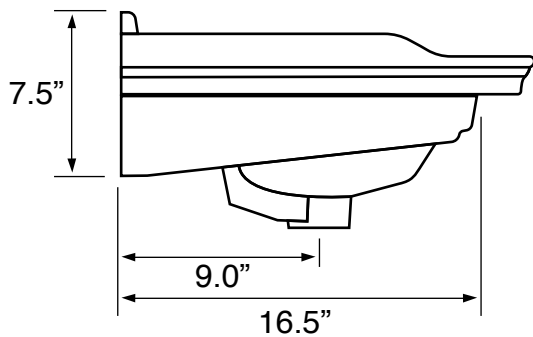

Features

- With overflow.
- Traditional design.

Material

- Matte black ceramic bathroom sink.

Installation

- Wall mount installation.
- Drop in installation.

Configurations

- Single Hole.
- Three Hole (8-inch centers).

Nameek's One-Year Limited Warranty

See website for warranty information details.

Color/Finish Details

Color	Code	Description
■	97	Matte black

Technical Information

Bowl type:	Single
Installation:	Wall mounted Drop In
Bowl dimensions:	Length: 19.9" Width: 11.8" Depth: 7.9"
Drain hole:	1.75"
Faucet hole:	1.38"
Hole configurations:	1, 3
Weight:	30 lbs