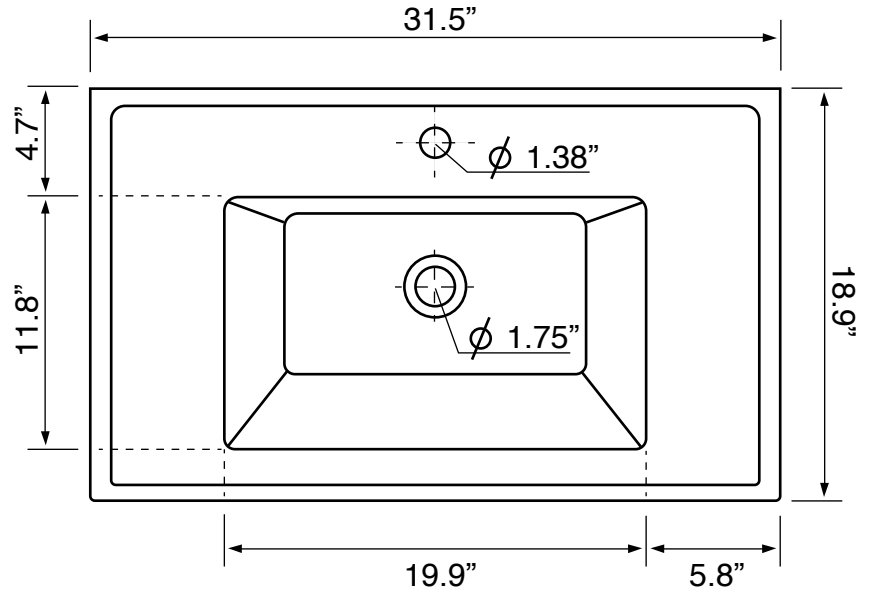

Features

- With overflow.
- Traditional design.

Material

- Matte black ceramic bathroom sink.

Installation

- Wall mount installation.
- Drop in installation.

Configurations

- Single Hole.
- Three Hole (8-inch centers).

Nameek's One-Year Limited Warranty

See website for warranty information details.

Color/Finish Details

Color	Code	Description
■	97	Matte black

Technical Information

Bowl type:	Single
Installation:	Wall mounted Drop In
Bowl dimensions:	Length: 19.9" Width: 11.8" Depth: 7.9"
Drain hole:	1.75"
Faucet hole:	1.38"
Hole configurations:	1, 3
Weight:	30 lbs