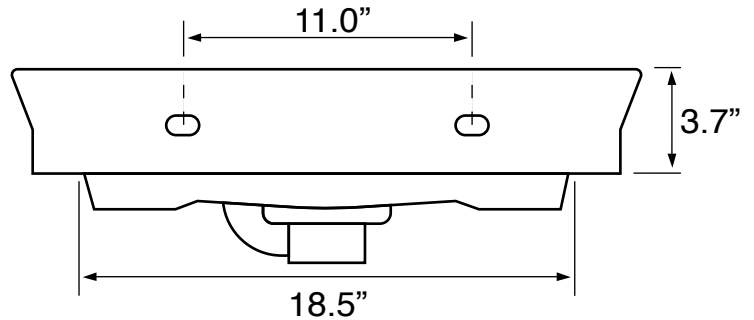

## Installation

- Wall mounted installation.
- Drop in installation.

## Configurations

- Single Hole.
- Three Hole (8-inch centers).

## Technical Information

Bowl type:	Single
Installation:	Wall mounted Drop in
Bowl dimensions:	<b>Depth: 4.25"</b> Width: 10.4" Length: 22.7"
Drain hole:	1.75"
Faucet hole:	1.38"
Hole configurations:	1, 3
Weight:	<b>45.1 lbs</b>