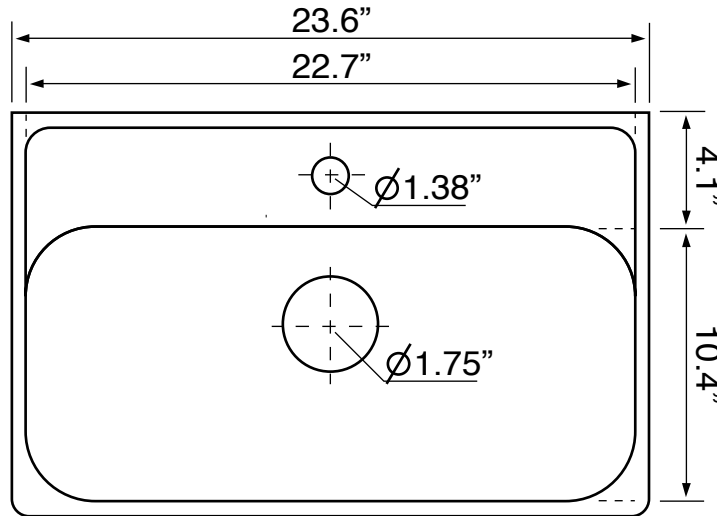

## Installation

- Wall mounted installation.
- Drop in installation.

## Configurations

- Single Hole.
- Three Hole (8-inch centers).

## Technical Information

Bowl type:	Single
Installation:	Wall mounted Drop in
Bowl dimensions:	<b>Depth: 4.25"</b> Width: 10.4" Length: 22.7"
Drain hole:	1.75"
Faucet hole:	1.38"
Hole configurations:	1, 3
Weight:	<b>45.1 lbs</b>