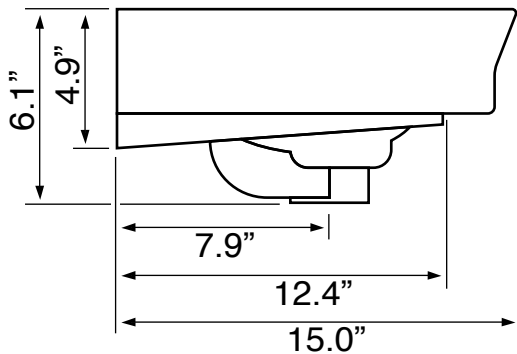

## Installation

- Wall mounted installation.
- Drop in installation.

## Configurations

- Single Hole.
- Three Hole (8-inch centers).

## Technical Information

Bowl type:	Single
Installation:	Wall mounted Drop in
Bowl dimensions:	<b>Depth: 4.25"</b> Width: 10.4" Length: 22.7"
Drain hole:	1.75"
Faucet hole:	1.38"
Hole configurations:	1, 3
Weight:	<b>45.1 lbs</b>