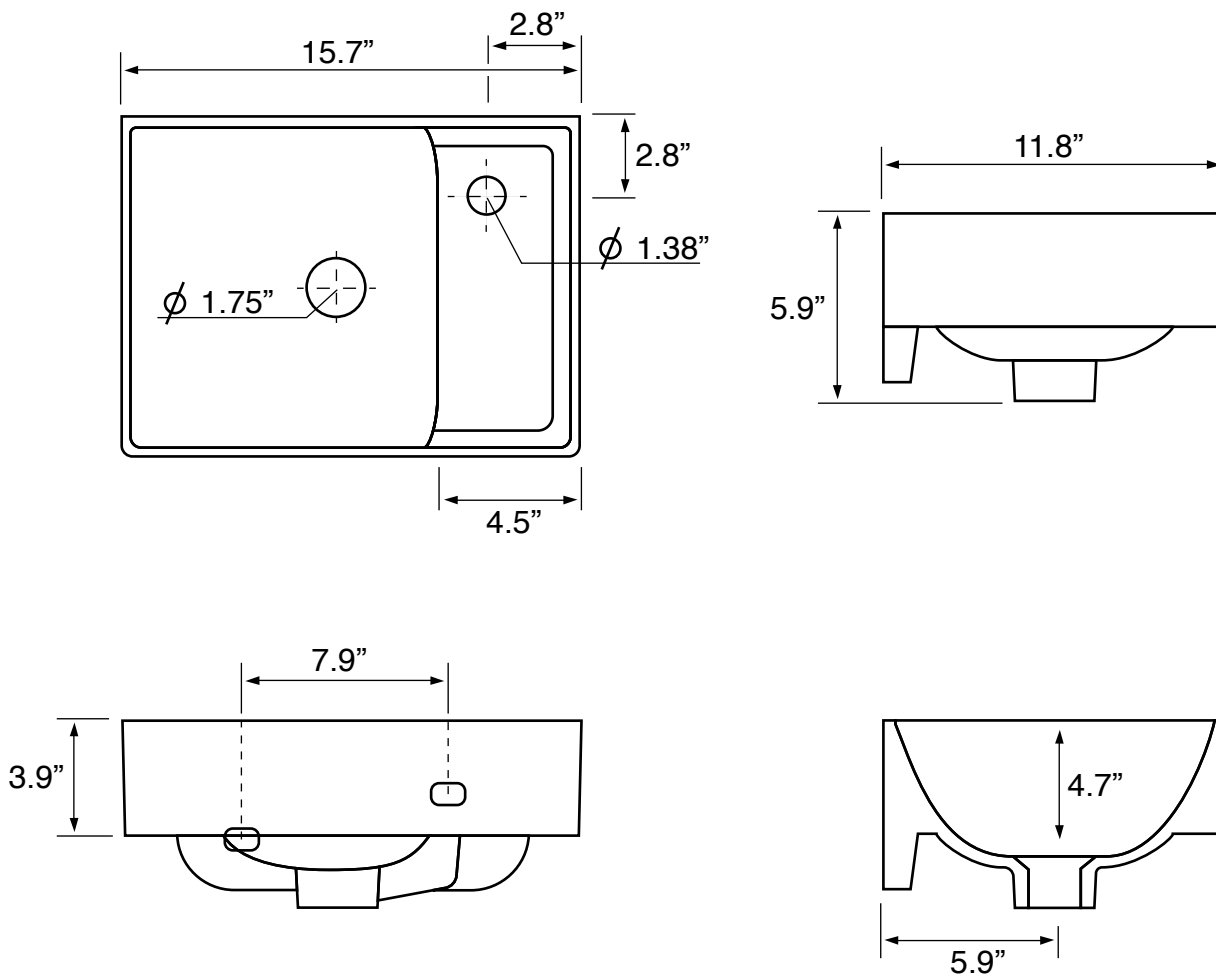

Features

- With overflow.
- Modern design.

Material

- Matte black ceramic bathroom sink.

Installation

- Wall mount installation.
- Drop in installation.

Configurations

- Single Hole.

Nameek's One-Year Limited Warranty

See website for warranty information details.

Color/Finish Details

Color	Code	Description
■	97	Matte black

Technical Information

Bowl type:	Single
Installation:	Wall mounted Drop In
Bowl dimensions:	Length: 11.2" Width: 11.4" Depth: 4.7"
Drain hole:	1.75"
Faucet hole:	1.38"
Hole configurations:	1
Weight:	20 lbs

Notes

Install this product according to the installation instructions.

Includes mounting hardware.