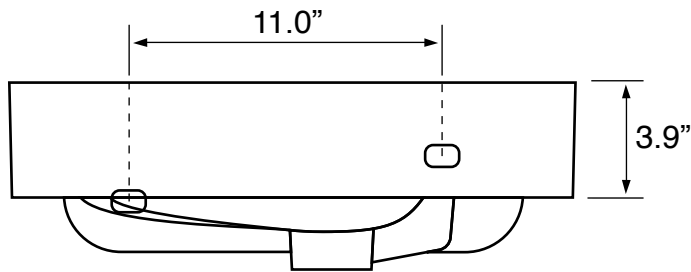

## Configurations

- Single Hole.

## Technical Information

Bowl type:	Single
Installation:	Wall mounted Drop In
Bowl dimensions:	Length: 14.7" Width: 11.4" Depth: 4.7"
Drain hole:	1.75"
Faucet hole:	1.38"
Hole configurations:	1
Weight:	20 lbs