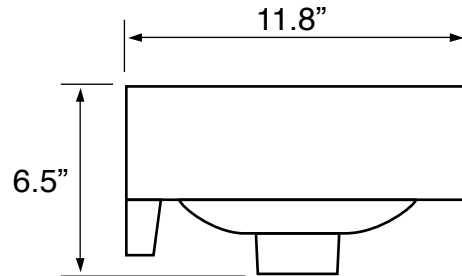

## Configurations

- Single Hole.

## Technical Information

Bowl type:	Single
Installation:	Wall mounted Drop In
Bowl dimensions:	Length: 14.7" Width: 11.4" Depth: 4.7"
Drain hole:	1.75"
Faucet hole:	1.38"
Hole configurations:	1
Weight:	20 lbs