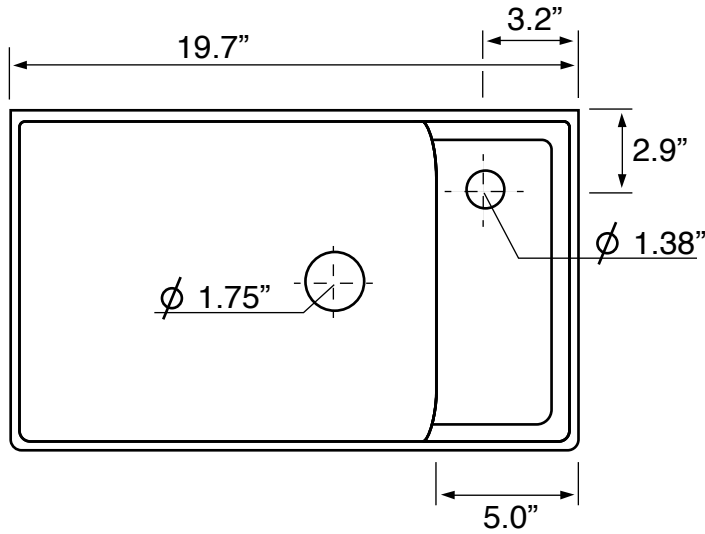

## Configurations

- Single Hole.

## Technical Information

Bowl type:	Single
Installation:	Wall mounted Drop In
Bowl dimensions:	Length: 14.7" Width: 11.4" Depth: 4.7"
Drain hole:	1.75"
Faucet hole:	1.38"
Hole configurations:	1
Weight:	20 lbs