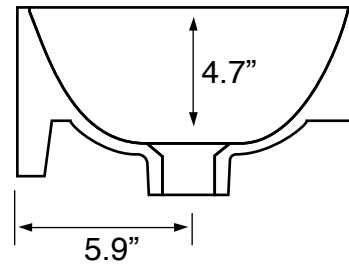

## Configurations

- Single Hole.

## Technical Information

Bowl type:	Single
Installation:	Wall mounted Drop In
Bowl dimensions:	Length: 14.7" Width: 11.4" Depth: 4.7"
Drain hole:	1.75"
Faucet hole:	1.38"
Hole configurations:	1
Weight:	20 lbs