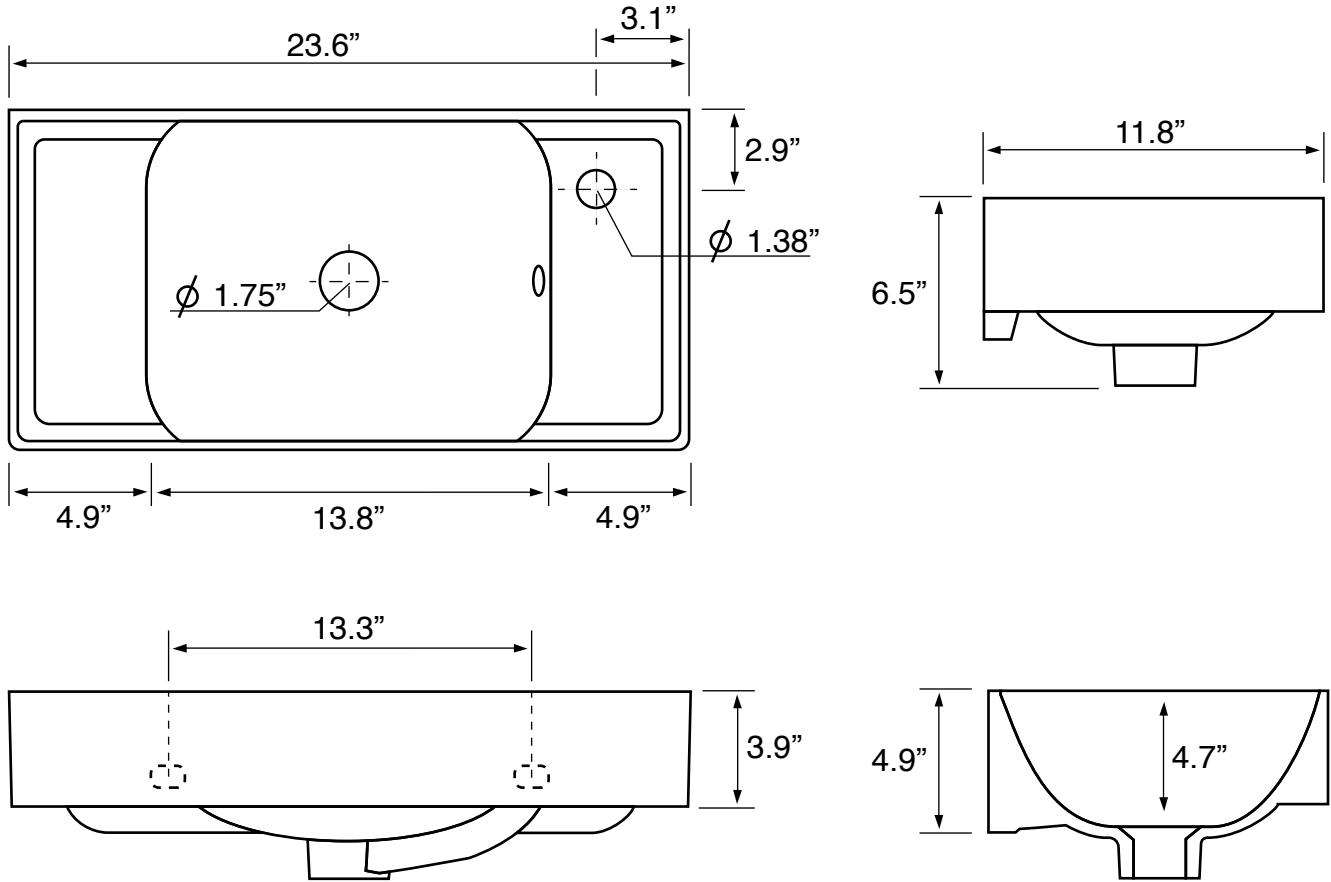

Features

- With overflow.
- Modern design.

Material

- Matte black ceramic bathroom sink.

Installation

- Wall mount installation.
- Drop in installation.

Configurations

- Single Hole.

Nameek's One-Year Limited Warranty

See website for warranty information details.

Color/Finish Details

Color	Code	Description
■	97	Matte black

Technical Information

Bowl type:	Single
Installation:	Wall mounted Drop In
Bowl dimensions:	Length: 13.8" Width: 11.6" Depth: 4.7"
Drain hole:	1.75"
Faucet hole:	1.38"
Hole configurations:	1
Weight:	20 lbs