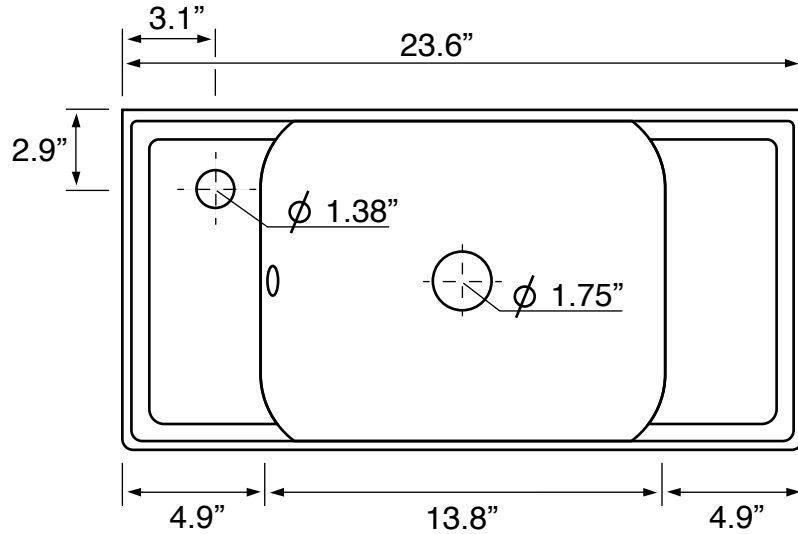

Features

- With overflow.
- Modern design.

Material

- Matte black ceramic bathroom sink.

Installation

- Wall mount installation.
- Drop in installation.

Configurations

- Single Hole.

Nameek's One-Year Limited Warranty

See website for warranty information details.

Color/Finish Details

Color	Code	Description
■	97	Matte black

Technical Information

Bowl type:	Single
Installation:	Wall mounted Drop In
Bowl dimensions:	Length: 11.6" Width: 13.8" Depth: 4.7"
Drain hole:	1.75"
Faucet hole:	1.38"
Hole configurations:	1
Weight:	20 lbs