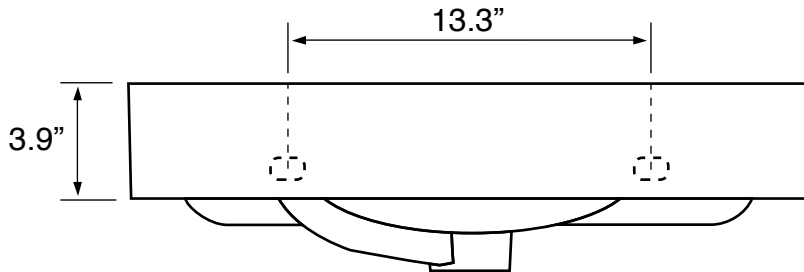

Features

- With overflow.
- Modern design.

Material

- Matte black ceramic bathroom sink.

Installation

- Wall mount installation.
- Drop in installation.

Configurations

- Single Hole.

Nameek's One-Year Limited Warranty

See website for warranty information details.

Color/Finish Details

Color	Code	Description
■	97	Matte black

Technical Information

Bowl type:	Single
Installation:	Wall mounted Drop In
Bowl dimensions:	Length: 11.6" Width: 13.8" Depth: 4.7"
Drain hole:	1.75"
Faucet hole:	1.38"
Hole configurations:	1
Weight:	20 lbs