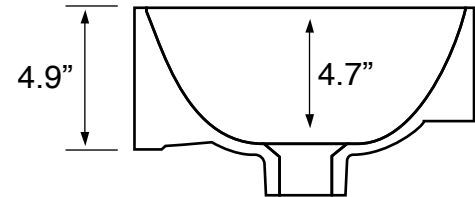

Features

- With overflow.
- Modern design.

Material

- Matte black ceramic bathroom sink.

Installation

- Wall mount installation.
- Drop in installation.

Configurations

- Single Hole.

Nameek's One-Year Limited Warranty

See website for warranty information details.

Color/Finish Details

Color	Code	Description
■	97	Matte black

Technical Information

Bowl type:	Single
Installation:	Wall mounted Drop In
Bowl dimensions:	Length: 11.6" Width: 13.8" Depth: 4.7"
Drain hole:	1.75"
Faucet hole:	1.38"
Hole configurations:	1
Weight:	20 lbs