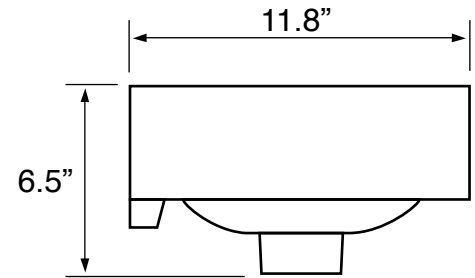

Features

- With overflow.
- Modern design.

Material

- Matte black ceramic bathroom sink.

Installation

- Wall mount installation.
- Drop in installation.

Configurations

- Single Hole.

Nameek's One-Year Limited Warranty

See website for warranty information details.

Color/Finish Details

Color	Code	Description
■	97	Matte black

Technical Information

Bowl type:	Single
Installation:	Wall mounted Drop In
Bowl dimensions:	Length: 11.6" Width: 13.8" Depth: 4.7"
Drain hole:	1.75"
Faucet hole:	1.38"
Hole configurations:	1
Weight:	20 lbs