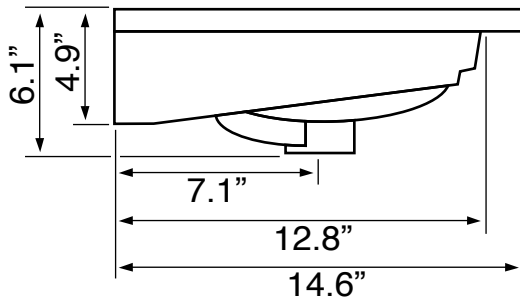

Features

- With overflow.
- Modern design.

Material

- White ceramic bathroom sink.

Installation

- Wall mounted installation.
- Drop in installation.

Configurations

- Single Hole.
- Three Hole (8-inch centers).

Nameek's One-Year Limited Warranty

See website for warranty information details.

Technical Information

Bowl type:	Single
Installation:	Wall mounted Drop in
Bowl dimensions:	Depth: 4.1" Width: 7.9" Length: 16.5"
Drain hole:	1.75"
Faucet hole:	1.38"
Hole configurations:	1, 3
Weight:	42 lbs