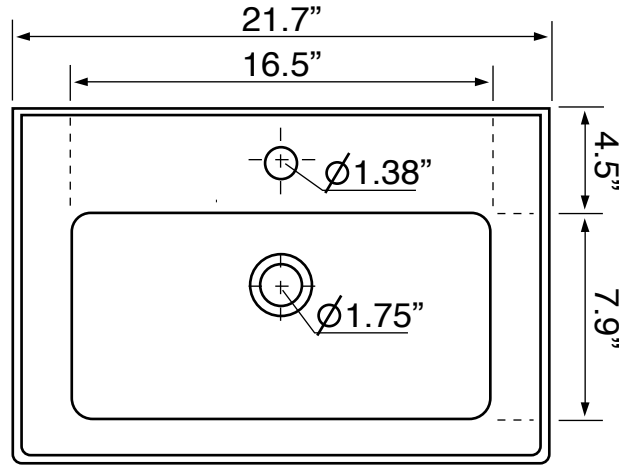

Features

- With overflow.
- Modern design.

Material

- White ceramic bathroom sink.

Installation

- Wall mounted installation.
- Drop in installation.

Configurations

- Single Hole.
- Three Hole (8-inch centers).

Nameek's One-Year Limited Warranty

See website for warranty information details.

Technical Information

Bowl type:	Single
Installation:	Wall mounted Drop in
Bowl dimensions:	Depth: 4.1" Width: 7.9" Length: 16.5"
Drain hole:	1.75"
Faucet hole:	1.38"
Hole configurations:	1, 3
Weight:	42 lbs

Notes

Install this product according to the installation instructions.

Includes mounting hardware.