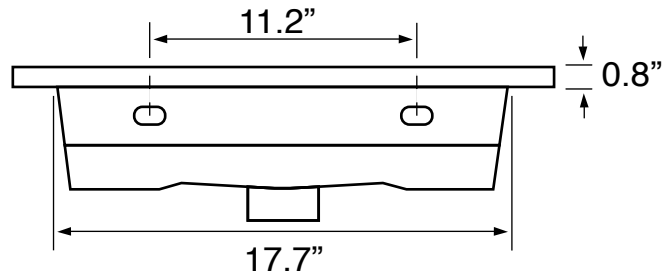

Features

- With overflow.
- Modern design.

Material

- White ceramic bathroom sink.

Installation

- Wall mounted installation.
- Drop in installation.

Configurations

- Single Hole.
- Three Hole (8-inch centers).

Nameek's One-Year Limited Warranty

See website for warranty information details.

Technical Information

Bowl type:	Single
Installation:	Wall mounted Drop in
Bowl dimensions:	Depth: 4.1" Width: 7.9" Length: 16.5"
Drain hole:	1.75"
Faucet hole:	1.38"
Hole configurations:	1, 3
Weight:	42 lbs