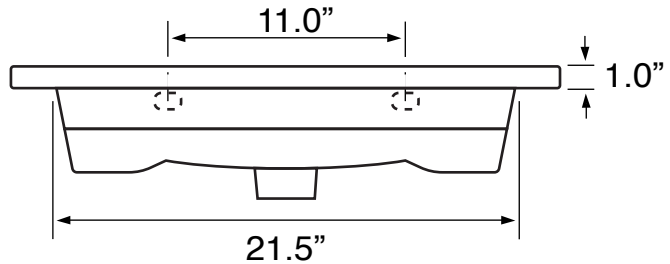

## Installation

- Wall mounted installation.
- Drop in installation.

## Configurations

- Single Hole.
- Three Hole (8-inch centers).

## Technical Information

Bowl type:	Single
Installation:	Wall mounted Drop in
Bowl dimensions:	Depth: 3.9" Width: 10.6" Length: 17.7"
Drain hole:	1.75"
Faucet hole:	1.38"
Hole configurations:	1, 3
Weight:	33.1 lbs