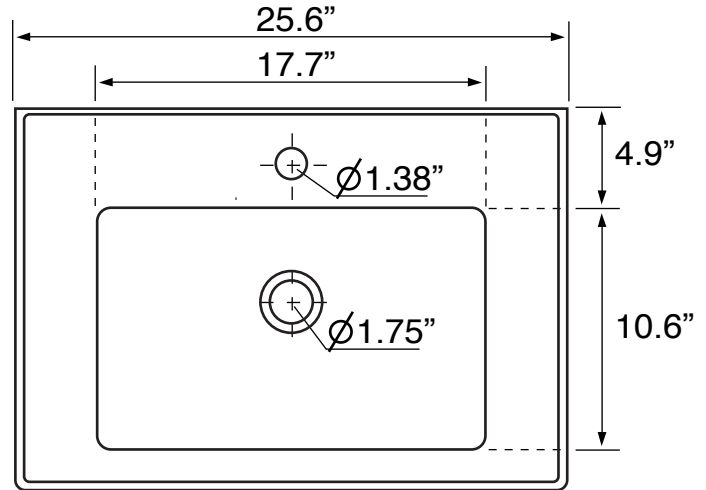

## Installation

- Wall mounted installation.
- Drop in installation.

## Configurations

- Single Hole.
- Three Hole (8-inch centers).

## Technical Information

Bowl type:	Single
Installation:	Wall mounted Drop in
Bowl dimensions:	Depth: 3.9" Width: 10.6" Length: 17.7"
Drain hole:	1.75"
Faucet hole:	1.38"
Hole configurations:	1, 3
Weight:	33.1 lbs