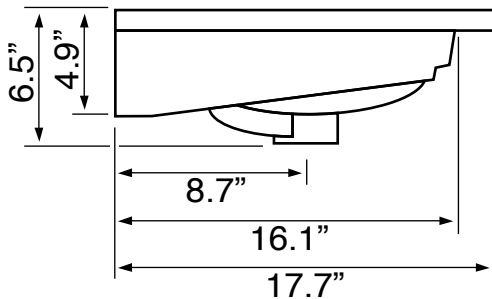

## Installation

- Wall mounted installation.
- Drop in installation.

## Configurations

- Single Hole.
- Three Hole (8-inch centers).

## Technical Information

Bowl type:	Single
Installation:	Wall mounted Drop in
Bowl dimensions:	Depth: 3.9" Width: 10.6" Length: 17.7"
Drain hole:	1.75"
Faucet hole:	1.38"
Hole configurations:	1, 3
Weight:	33.1 lbs