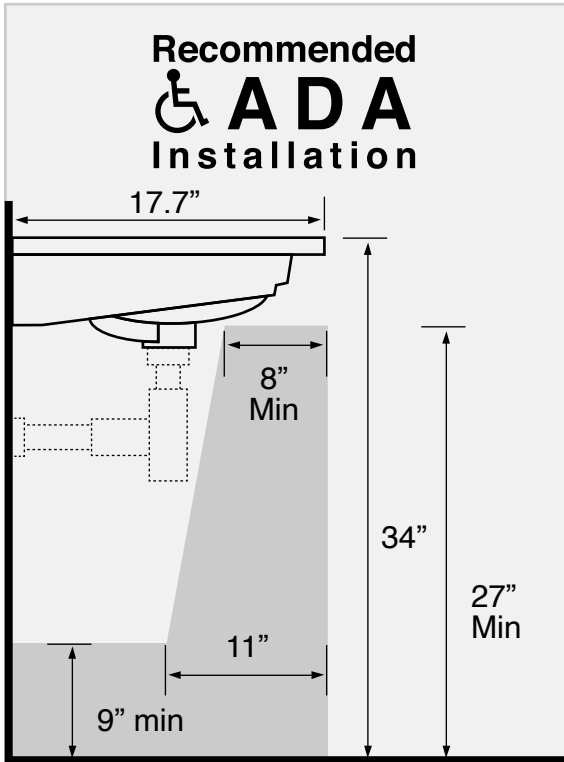

## Installation

- Wall mounted installation.
- Drop in installation.

## Configurations

- Single Hole.
- Three Hole (8-inch centers).

## Technical Information

Bowl type:	Single
Installation:	Wall mounted Drop in
Bowl dimensions:	Depth: 3.9" Width: 10.6" Length: 17.7"
Drain hole:	1.75"
Faucet hole:	1.38"
Hole configurations:	1, 3
Weight:	33.1 lbs