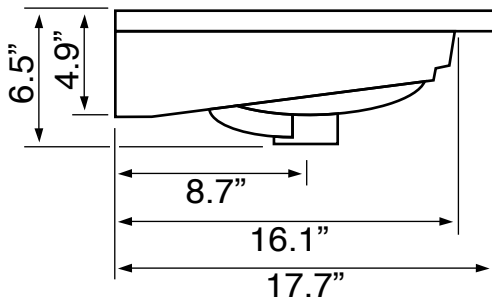

Features

- With overflow.
- Modern design.

Material

- Matte black ceramic bathroom sink.

Installation

- Wall mounted installation.
- Drop in installation.

Configurations

- Single Hole.
- Three Hole (8-inch centers).

Nameek's One-Year Limited Warranty

See website for warranty information details.

Color/Finish Details

Color	Code	Description
■	97	Matte black

Technical Information

Bowl type:	Single
Installation:	Wall mounted Drop in
Bowl dimensions:	Depth: 3.9" Width: 10.6" Length: 17.7"
Drain hole:	1.75"
Faucet hole:	1.38"
Hole configurations:	1, 3
Weight:	33.1 lbs