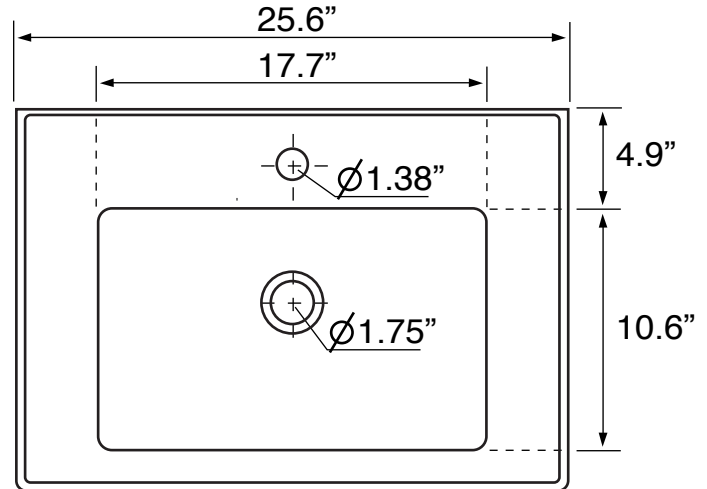

Features

- With overflow.
- Modern design.

Material

- Matte black ceramic bathroom sink.

Installation

- Wall mounted installation.
- Drop in installation.

Configurations

- Single Hole.
- Three Hole (8-inch centers).

Nameek's One-Year Limited Warranty

See website for warranty information details.

Color/Finish Details

Color	Code	Description
■	97	Matte black

Technical Information

Bowl type:	Single
Installation:	Wall mounted Drop in
Bowl dimensions:	Depth: 3.9" Width: 10.6" Length: 17.7"
Drain hole:	1.75"
Faucet hole:	1.38"
Hole configurations:	1, 3
Weight:	33.1 lbs