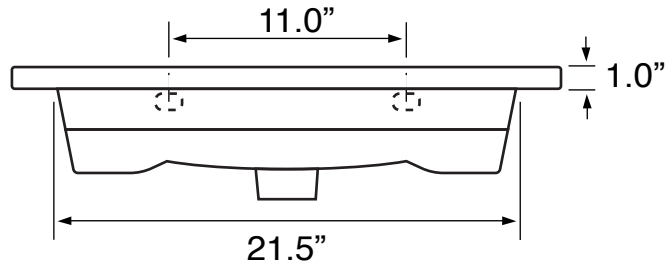

Features

- With overflow.
- Modern design.

Material

- Matte black ceramic bathroom sink.

Installation

- Wall mounted installation.
- Drop in installation.

Configurations

- Single Hole.
- Three Hole (8-inch centers).

Nameek's One-Year Limited Warranty

See website for warranty information details.

Color/Finish Details

Color	Code	Description
■	97	Matte black

Technical Information

Bowl type:	Single
Installation:	Wall mounted Drop in
Bowl dimensions:	Depth: 3.9" Width: 10.6" Length: 17.7"
Drain hole:	1.75"
Faucet hole:	1.38"
Hole configurations:	1, 3
Weight:	33.1 lbs