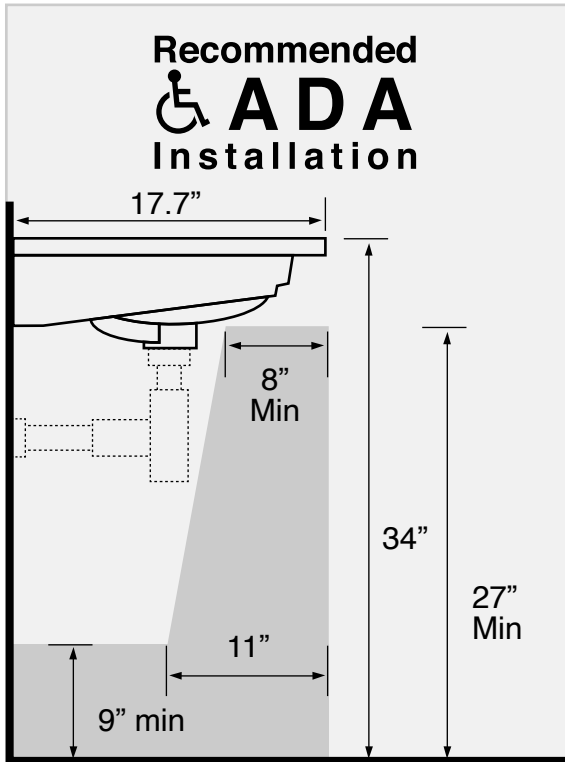

Features

- With overflow.
- Modern design.

Material

- Matte black ceramic bathroom sink.

Installation

- Wall mounted installation.
- Drop in installation.

Configurations

- Single Hole.
- Three Hole (8-inch centers).

Nameek's One-Year Limited Warranty

See website for warranty information details.

Color/Finish Details

Color	Code	Description
■	97	Matte black

Technical Information

Bowl type:	Single
Installation:	Wall mounted Drop in
Bowl dimensions:	Depth: 3.9" Width: 10.6" Length: 17.7"
Drain hole:	1.75"
Faucet hole:	1.38"
Hole configurations:	1, 3
Weight:	33.1 lbs